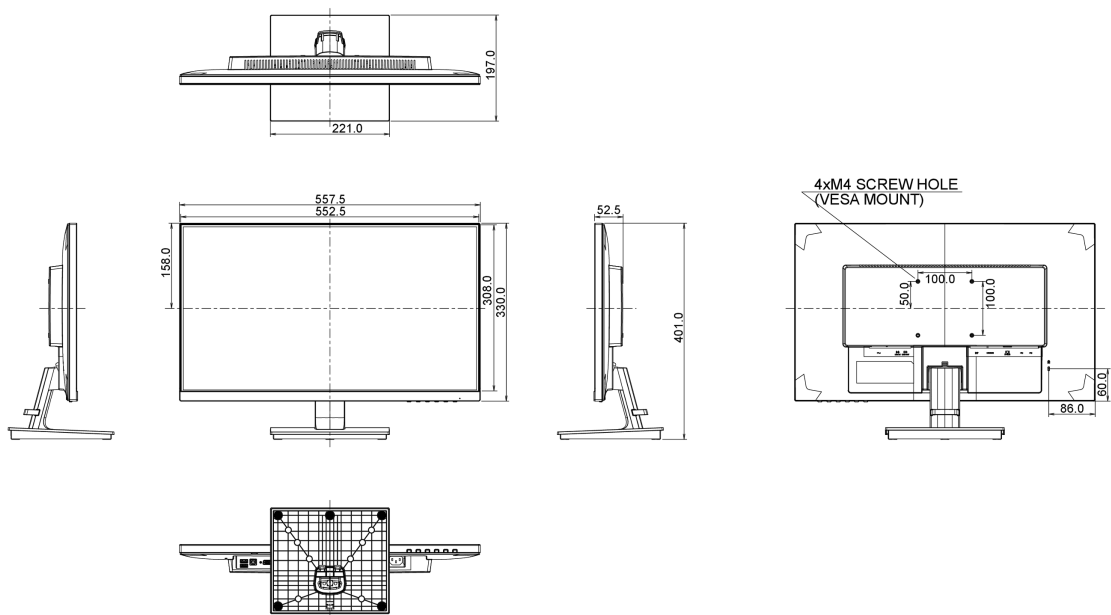

## 08 DIMENSIONS / WEIGHT

Product dimensions W x H x D	557.5 x 401 x 197mm
Weight (without box)	4kg
EAN code	4948570115440