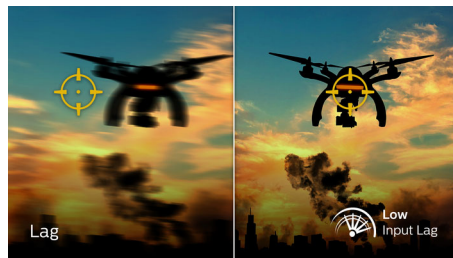

Low Input Lag

Input lag is the amount of time that elapses between performing an action with connected

devices and seeing the result on screen. Low input lag reduces the time delay between entering a command from your devices to monitor, greatly improving play on twitch-sensitive video games, particularly important for playing fast-paced, competitive games.