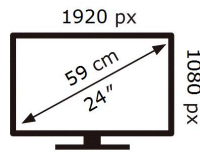

ENERGY

SAMSUNG

C24RG54FQU

32 kWh/1000h

2019/2013