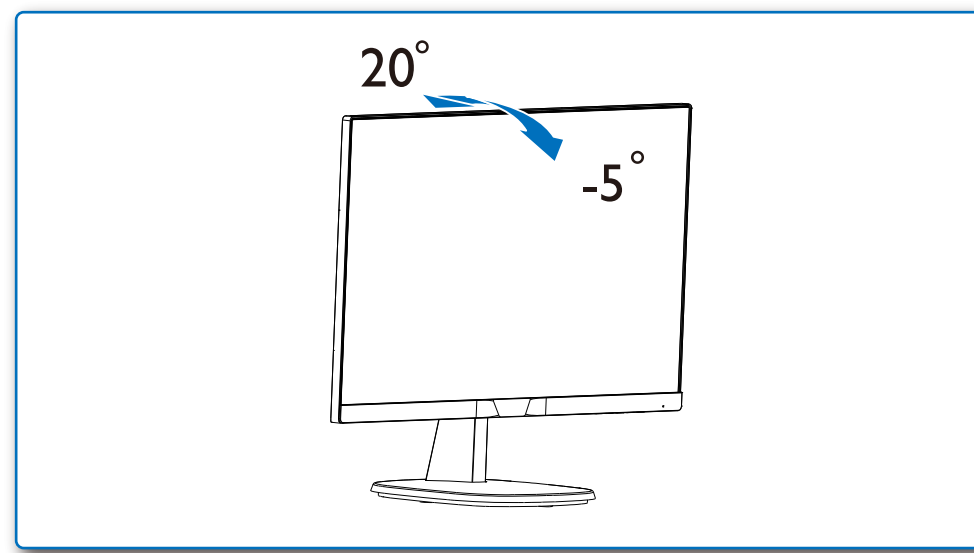

GRAPHIC DEVELOPMENT MMD

Product name
Project name 243V7-QSG
Project no.
Finishing Folded sheet
Scale 1:1
Size Spreads 594 (W) x 210 (H) mm
Size 148.5 (W) x 210 (H) mm

Operator(s)
Date amended 2018
VERSION No. 13

APPROVAL

QC Lithographer
Product Manager
Date Check

ARTWORK DOCUMENT

Paper 80gsm White, woodfree coated
Numbers of colours 2Cx2C

Spotcolor

Aftertreatment

☐ Cropping
☐ Coating
☐ Varnishing
☐ Embossing
☐ Cutterguide
☐ Die-cut
☐ Binding
☐ Glue

243V7QS 243V7QJA

243V7QDS 243V7QDA 243V7QHS

Brightness - + 100

Volume - + 100

4

1. **EN** Need help?
   Online help: www.philips.com/support
2. **SC** 需要帮助?
   在线帮助: www.philips.com/support
3. **FR** Besoin d'Aide ?
   Aide en ligne: www.philips.com/support
4. **ES** ¿Necesita ayuda?
   Ayuda en línea: www.philips.com/support
5. **DE** Benötigen Sie Hilfe?
   Online-Hilfe: www.philips.com/support
6. **IT** Avete bisogno di aiuto?
   Guida in linea: www.philips.com/support
7. **BR** Precisa ajuda?
   Ajuda online: www.philips.com/support
8. **KO** 도움이 필요하신가요?
   온라인 도움말: www.philips.com/support
9. **UK** Потребуйте допомоги!
   Підтримка он-лайн: www.philips.com/support
10. **RU** Нужна помощь?
    Интерактивная справка:
    www.philips.com/support
11. **TR** Yardıma ihtiyacınız var mı?
    Online yardım: www.philips.com/support
12. **HI** क्या सहायता की जरूरत है?
    ऑनलाइन सहायता: www.philips.com/support
13. **AR** هل تريد المساعدة?
    www.philips.com/support للمساعدة عبر الإنترنت
14. **JP** ヘルプが必要ですか?
    オンラインヘルプ: www.philips.com/support

Version: M7243VQIT
© 2018 Koninklijke Philips N.V. All rights reserved.

This product was manufactured and brought to the market by or on behalf of Top Victory Investments Ltd. or one of its affiliates. Top Victory Investments Ltd. is the warrantor in relation to this product. Philips and the Philips Shield Emblem are registered trademarks of Koninklijke Philips N.V. used under license.

Specifications are subject to change without notice.
www.philips.com

HDMI
HDMI trademark and related patents on technologies belong to their respective owners.

Printed in China

PHILIPS
V line
243V7