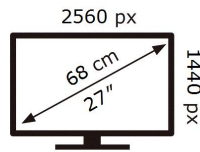

ENERGY

SAMSUNG

S27R754QEU

48 kWh/1000h

2019/2013