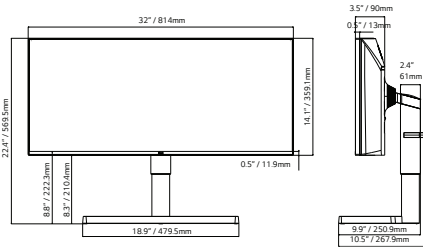

▶ 34BL85C-B

34" class (34" diagonal)

34BL85C-B

34BL85C-B

DISPLAY	Model	34BL85C-B
	Size (Inch)	34"
	Resolution	3440 X 1440
	Panel Type	IPS
	Aspect Ratio	21:9
	Pixel Pitch	0.2325mm x 0.2325mm
	Brightness (Min.)	240 nits
	Brightness (Typ.)	300 nits
	Color Gamut (Typ.)	sRGB 99% (CIE1931)
	Color Depth (Number of Colors)	1.07B
	Contrast Ratio (Min.)	700:1
	Contrast Ratio (Typ.)	1000:1
	Response Time	5ms (GtG at Faster)
INPUT/ OUTPUT	HDMI	YES - Version 2.0 (2ea)
	HDMI (Max. Resolution at Hz)	3440 x 1440 @60Hz
	DisplayPort	YES - Version 1.4 (1ea)
	DP (Max. Resolution at Hz)	3440 x 1440 @60Hz
	USB Upstream Port	YES - Version 2.0 (1ea)
	USB Downstream Port	YES - Version 3.0 (2ea)
	Headphone out	YES
	Speaker	YES - 7W*2Ch
	Maxx Audio	YES