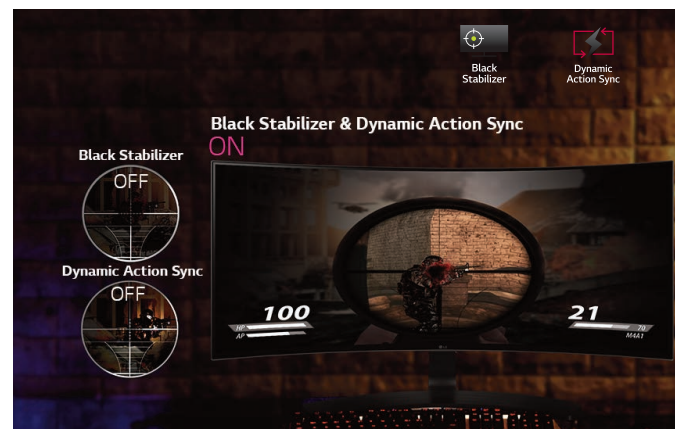

BLACK STABILIZER

Black Stabilizer is especially useful to detect objects including enemies that are hiding in dark areas. Dynamic Action Sync allows you to attack enemies faster with less lag time.