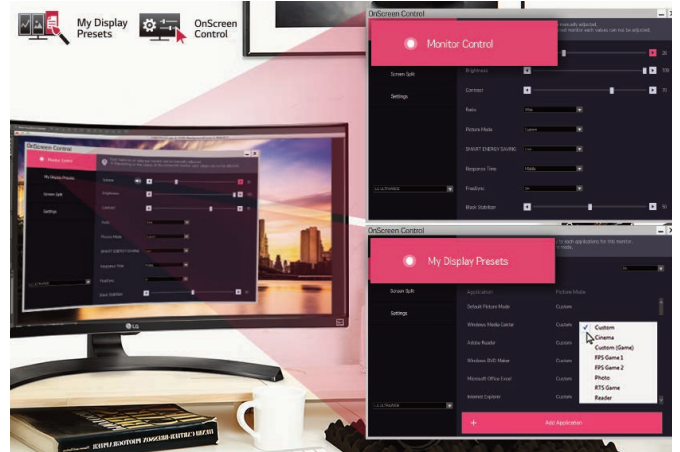

Charge the battery of a connected device quickly using the USB 3.0 port on the product.

ONSCREEN CONTROL

OnScreen Control allows you to easily customize monitor settings with a few clicks of a mouse. Moreover, My Display Presets included within OnScreen Control offers customized picture mode for specific software. It has automatically applied to picture mode you already preset.