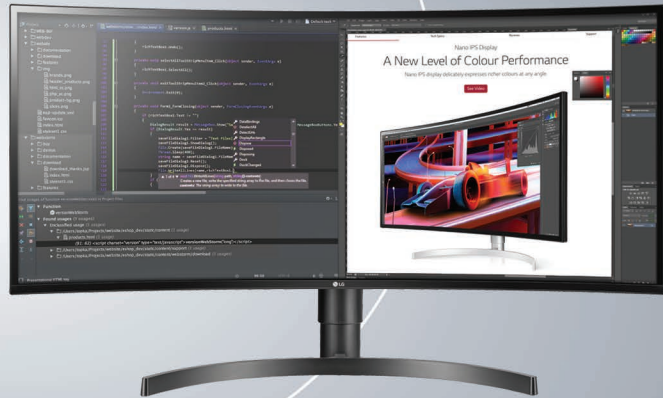

34BL85C-B 21:9 Curved UltraWide™ QHD IPS Monitor

▶ 34BL85C-B

34" class (34" diagonal)

FEATURES

21:9 ULTRAWIDE™ QHD ON IPS DISPLAY

- 21:9 Curved UltraWide™ QHD display offers wrap-around field of view on a wide screen real estate. With IPS display, visual comfort is guaranteed while ensuring vivid and accurate color expression.

CREATE YOUR OWN COMFORT ZONE

- The adjustable stand with Height and Tilt function allows you to provide more comfortable working conditions

SPECIFICATIONS

34" Curved UltraWide™ QHD (3440x1440) IPS Display

3-Side Virtually Borderless Design

HDR10

sRGB 99% (Typ.) Color Gamut, 300nits (Typ.) Brightness

Display Port x1, HDMI x2, USB 2.0 1up / USB 3.0 2dn, H/P out

MAXXAUDIO®, 7Wx2 Stereo Speakers

PBP / Dual Controller (SW) / OnScreen Control (SW) / Color Calibrated

Tilt(-5~15°), Height(110mm) Adjustable Stand

Wall Mount (100 x 100)

One Click Stand / Edge-ArLine Stand Design

21:9 CURVED ULTRAWIDE™ QHD ON IPS DISPLAY

21:9 Curved UltraWide™ QHD (3440*1440) display offers wrap-around field of view on a wide screen real estate. With IPS display, visual comfort is guaranteed while ensuring vivid and accurate color expression.