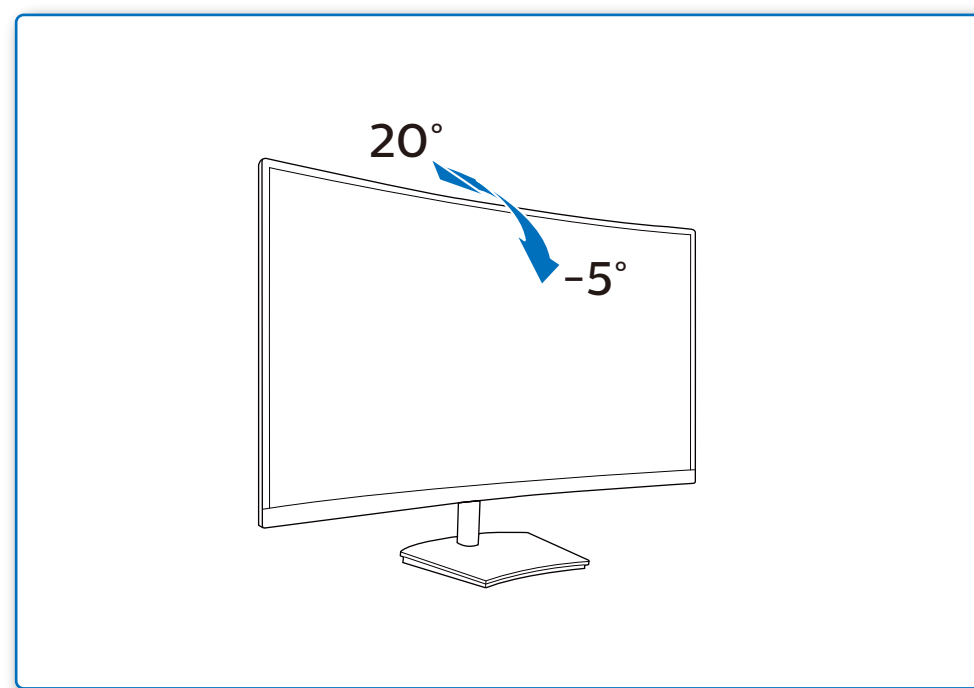

GRAPHIC DEVELOPMENT MMD	
Product name	
Project name	
Project no.	
Finishing	Folded sheet
Scale	1:1
Size Spreads	594 (W) x 210 (H) mm
Size	148.5 (W) x 210 (H) mm
Operator(s)	
Date amended	
VERSION No.	13
APPROVAL	
QC Lithographer	
Product Manager	
Date Check	
ARTWORK DOCUMENT	
Paper	80gsm White, woodfree coated
Numbers of colours	2C+2C
Pantone 300c	
Spotcolor	
Aftertreatment	
☐ Cropping	
☐ Coating	
☐ Varnishing	
☐ Embossing	
☐ Cutterguide	
☐ Die-cut	
☐ Binding	
☐ Glue	

4

- **EN** Need help?
  Online help: www.philips.com/support
- **SC** 需要帮助?
  在线帮助: www.philips.com/support
- **FR** Besoin d'Aide ?
  Aide en ligne: www.philips.com/support
- **ES** ¿Necesita ayuda?
  Ayuda en línea: www.philips.com/support
- **DE** Benötigen Sie Hilfe?
  Online-Hilfe: www.philips.com/support
- **IT** Avete bisogno di aiuto?
  Guida in linea: www.philips.com/support
- **BR** Precisa ajuda?
  Ajuda online: www.philips.com/support
- **KO** 도움이 필요하신가요?
  온라인 도움말: www.philips.com/support
- **UK** Потребуйте допомоги?
  Підтримка он-лайн: www.philips.com/support
- **RU** Нужна помощь?
  Интерактивная справка: www.philips.com/support
- **TR** Yardıma ihtiyacınız var mı?
  Online yardım: www.philips.com/support
- **HI** क्या सहायता की जरूरत है?
  ऑनलाईन सहायता: www.philips.com/support
- **AR** هل تريد المساعدة?
  www.philips.com/support للمساعدة عبر الإنترنت.
- **JP** ヘルプが必要ですか?
  オンラインヘルプ: www.philips.com/support

Version: M1241ESCQ1WWT
2019 © TOP Victory Investment Ltd. All rights reserved.

This product has been manufactured by and is sold under the responsibility of Top Victory Investments Ltd., and Top Victory Investments Ltd. is the warrantor in relation to this product. Philips and the Philips Shield Emblem are registered trademarks of Koninklijke Philips N.V. and are used under license.

Specifications are subject to change without notice.

www.philips.com

HDMI
HDMI trademark and related patents on technologies belong to their respective owners.

Printed in China

PHILIPS

E line

241E1S