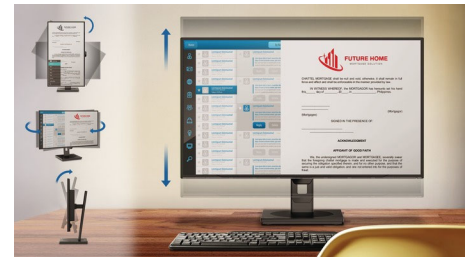

HDMI Ready

An HDMI-ready device has all the required hardware to accept High-Definition Multimedia Interface (HDMI) input. An HDMI cable enables high-quality digital video and audio to be transmitted over a single cable from a PC or any number of AV sources (including set-top boxes, DVD players, A/V receivers and video cameras).

Built-in stereo speakers

A pair of high-quality stereo speakers built into a display device. They may be visible front firing, or invisible down firing, top firing, rear firing etc. depending on model and design.

SmartErgoBase

The SmartErgoBase is a monitor base that delivers ergonomic display comfort and provides cable management. The user-friendly height, swivel, tilt and rotation angle adjustments of the base allow the monitor to be positioned for maximum comfort to help ease the physical strains of a long workday. In addition, cable management reduces cable clutter and keeps the workspace neat and professional.