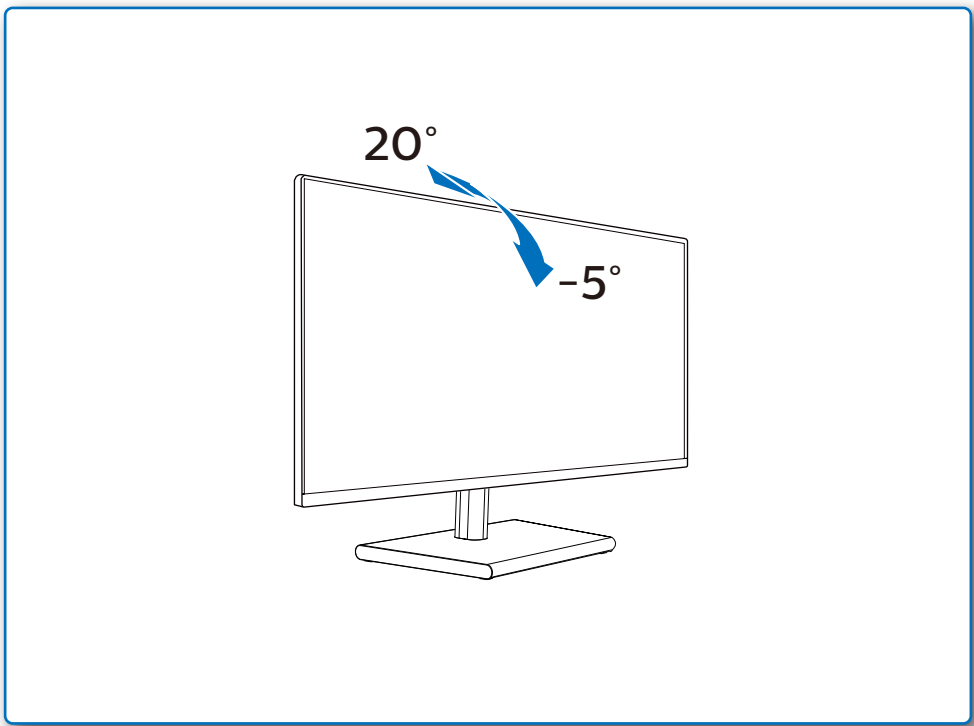

GRAPHIC DEVELOPMENT MMD	
Product name	
Project name	
Project no.	
Finishing	Folded sheet
Scale	1:1
Size Spreads	594 (W) x 210 (H) mm
Size	148.5 (W) x 210 (H) mm
Operator(s)	
Date amended	
VERSION No.	13
APPROVAL	
QC Lithographer	
Product Manager	
Date Check	
ARTWORK DOCUMENT	
Paper	80gsm White, woodfree coated
Numbers of colours	2C2C
Spotcolor	
Aftertreatment	
☐ Cropping	
☐ Coating	
☐ Varnishing	
☐ Embossing	
☐ Cutterguide	
☐ Die-cut	
☐ Binding	
☐ Glue	

4

EN Need help?
Online help: www.philips.com/support
SC 需要帮助?
在线帮助: www.philips.com/support

- **FR Besoin d'Aide ?**
  Aide en ligne: www.philips.com/support
- **UK Потребуєте допомоги?**
  Підтримка он-лайн: www.philips.com/support
- **ES ¿Necesita ayuda?**
  Ayuda en línea: www.philips.com/support
- **RU Нужна помощь?**
  Интерактивная справка: www.philips.com/support
- **DE Benötigen Sie Hilfe?**
  Online-Hilfe: www.philips.com/support
- **TR Yardıma ihtiyacınız var mı?**
  Online yardım: www.philips.com/support
- **IT Avete bisogno di aiuto?**
  Guida in linea: www.philips.com/support
- **HI क्या सहायता की जरूरत है?**
  ऑनलाईन सहायता: www.philips.com/support
- **AR Precisa ajuda?**
  Ajuda online: www.philips.com/support
- **AR هل تريد المساعدة?**
  www.philips.com/support
- **KO 도움이 필요하신가요?**
  온라인 도움말: www.philips.com/support
- **JP ヘルプが必要ですか?**
  オンラインヘルプ: www.philips.com/support

Version: M1245ESQ1WWT
2019 © TOP Victory Investment Ltd. All rights reserved.

This product has been manufactured by and is sold under the responsibility of Top Victory Investments Ltd., and Top Victory Investments Ltd. is the warrantor in relation to this product. Philips and the Philips Shield Emblem are registered trademarks of Koninklijke Philips N.V. and are used under license.

Specifications are subject to change without notice.

www.philips.com

HDMI

HDMI trademark and related patents on technologies belong to their respective owners.

Printed in China

Q41G24M181353A

PHILIPS

E line

245E1S