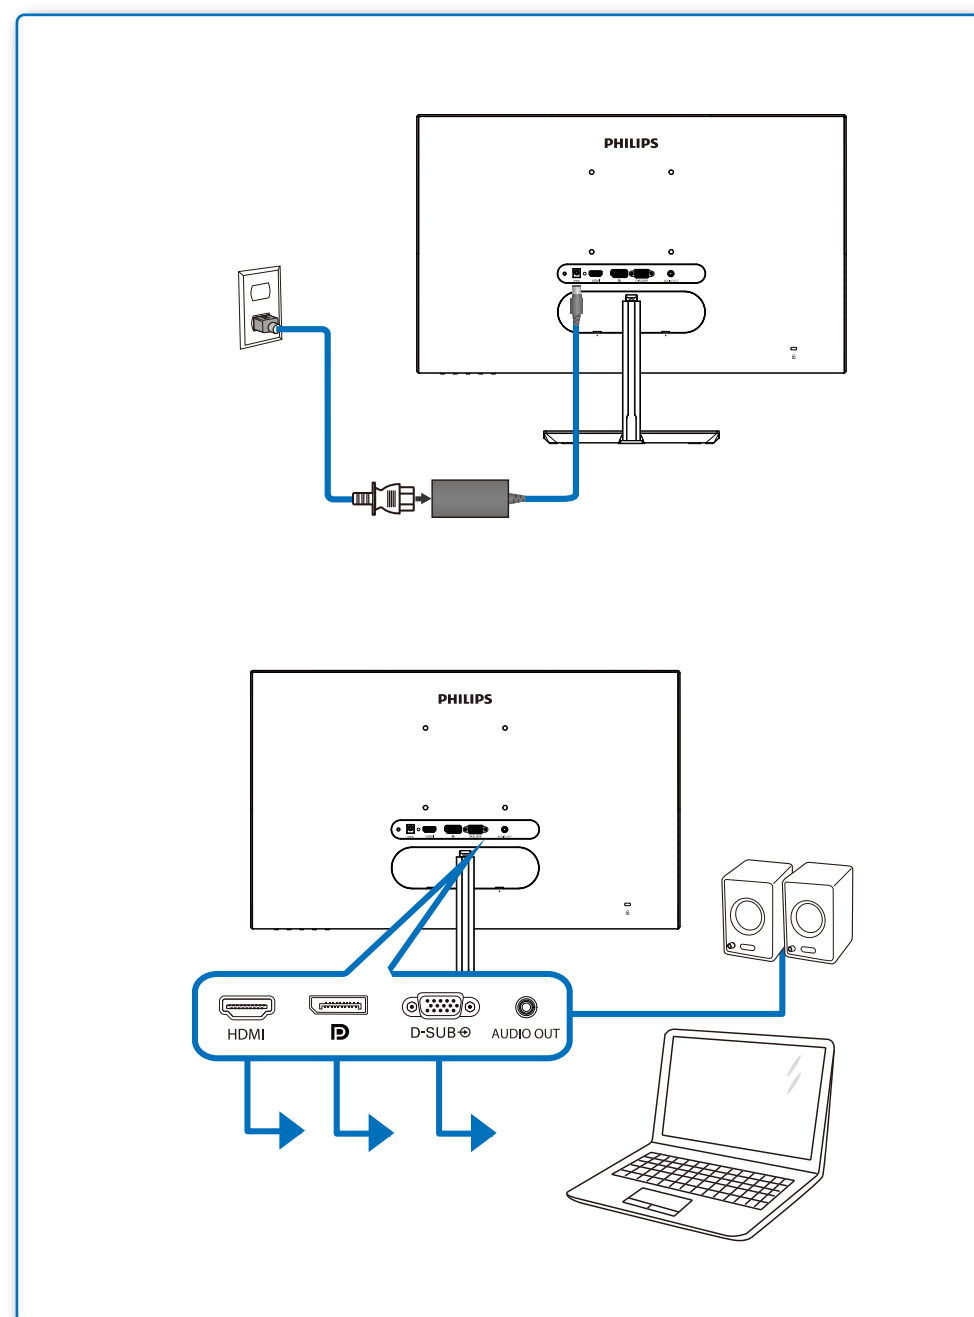

GRAPHIC DEVELOPMENT MMD	
Product name	
Project name	
Project no.	
Finishing	Folded sheet
Scale	1:1
Size Spreads	594 (W) x 210 (H) mm
Size	148.5 (W) x 210 (H) mm
Operator(s)	
Date amended	
VERSION No.	13
APPROVAL	
QC Lithographer	
Product Manager	
Date Check	
ARTWORK DOCUMENT	
Paper	80gsm White, woodfree coated
Numbers of colours	2C2C
Spotcolor	
Aftertreatment	
☐ Cropping	
☐ Coating	
☐ Varnishing	
☐ Embossing	
☐ Cutterguide	
☐ Die-cut	
☐ Binding	
☐ Glue	

4

EN Need help?
Online help: www.philips.com/support
SC 需要帮助?
在线帮助: www.philips.com/support

- **FR Besoin d'Aide ?**
  Aide en ligne: www.philips.com/support
- **UK Потребуєте допомоги?**
  Підтримка он-лайн: www.philips.com/support
- **ES ¿Necesita ayuda?**
  Ayuda en línea: www.philips.com/support
- **RU Нужна помощь?**
  Интерактивная справка: www.philips.com/support
- **DE Benötigen Sie Hilfe?**
  Online-Hilfe: www.philips.com/support
- **TR Yardıma ihtiyacınız var mı?**
  Online yardım: www.philips.com/support
- **IT Avete bisogno di aiuto?**
  Guida in linea: www.philips.com/support
- **HI क्या सहायता की जरूरत है?**
  ऑनलाईन सहायता: www.philips.com/support
- **AR Precisa ajuda?**
  Ajuda online: www.philips.com/support
- **AR هل تريد المساعدة?**
  www.philips.com/support
- **KO 도움이 필요하신가요?**
  온라인 도움말: www.philips.com/support
- **JP ヘルプが必要ですか?**
  オンラインヘルプ: www.philips.com/support

Version: M1245ESQ1WWT
2019 © TOP Victory Investment Ltd. All rights reserved.

This product has been manufactured by and is sold under the responsibility of Top Victory Investments Ltd., and Top Victory Investments Ltd. is the warrantor in relation to this product. Philips and the Philips Shield Emblem are registered trademarks of Koninklijke Philips N.V. and are used under license.

Specifications are subject to change without notice.

www.philips.com

HDMI