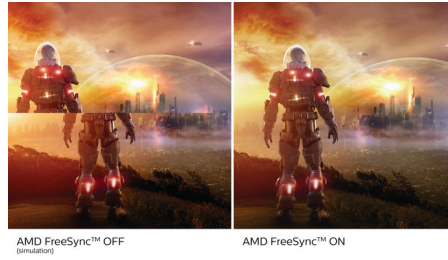

Ultra-smooth gaming

Gaming shouldn't be a choice between choppy gameplay or broken frames. With the new Philips monitor it doesn't have to be. Get fluid, artefact-free performance at virtually any frame rate with AMD FreeSync™ technology, smooth, quick refresh and ultra-fast response time.