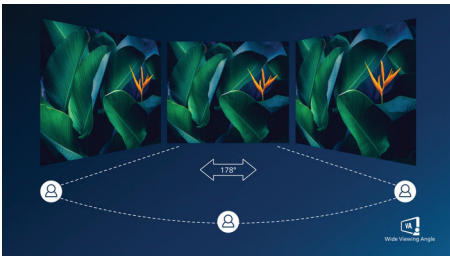

Greener every day

- Mercury Free eco-friendly display

PHILIPS

Full HD Curved LCD monitor
E Line 27" (68.6 cm), 1920 x 1080 (Full HD)

Highlights

Curved display design

Desktop monitors offer a personal user experience, which suits a curved design very well. The curved screen provides a pleasant yet subtle immersion effect, which focuses on you at the centre of your desk.

VA display

The Philips VA LED display uses an advanced multi-domain vertical alignment technology that gives you super-high static contrast ratios for extra-vivid and bright images. While standard office applications are handled with ease, it is especially suitable for photos, web browsing, films, gaming and demanding graphical applications. Its optimised pixel management technology gives you a 178/178 degree extra-wide viewing angle, resulting in crisp images.