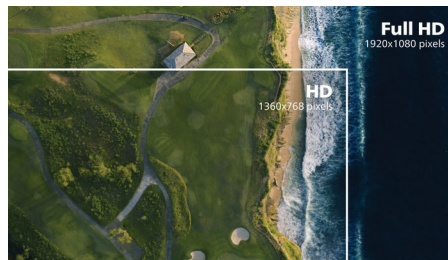

16:9 Full HD display

Picture quality matters. Regular displays deliver quality, but you expect more. This display features enhanced Full HD 1920 x 1080 resolution. With Full HD for crisp detail paired with high brightness, incredible contrast and realistic colours, expect a true-to-life picture.