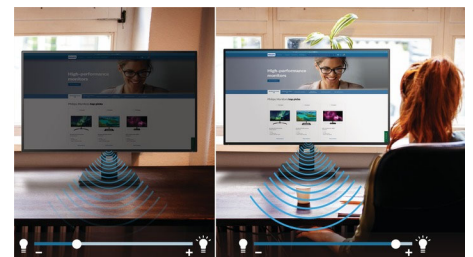

PowerSensor

PowerSensor is a built-in 'people sensor' that transmits and receives harmless infrared signals to determine if the user is present and automatically reduces monitor brightness when the user steps away from the desk, cutting energy costs by up to 70 percent and prolonging monitor life.

USB Docking

USB-C

Quad HD

Ultra Wide-Color

LowBlue Mode

Windows Hello

PowerSensor

3-sided Frameless

HDMI™
HIGH DEFINITION MULTIMEDIA INTERFACE