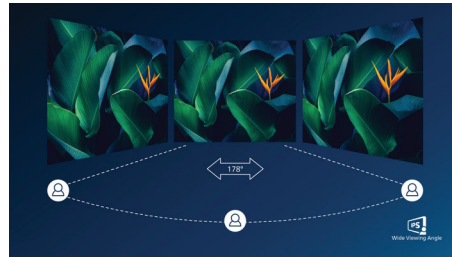

## USB Type-C connection

This Philips display features a built-in USB type-C docking station with power delivery. With intelligent and flexible power management, you can power charge your compatible\* laptop directly. Its slim, reversible USB-C connector allows for easy, one-cable docking. Simplify by connecting all your peripherals like keyboard, mouse and your RJ-45 Ethernet cable to the monitor's docking station. You can watch high-resolution video and transfer data at super-speed, while powering up and re-charging your notebook at the same time.

## IPS technology

IPS displays use advanced technology that gives you extra-wide viewing angles of 178/178 degrees, making it possible to view the display from almost any angle — even in 90-degree Pivot mode! Unlike standard TN panels, IPS displays gives you remarkably crisp images with vivid colours, making it ideal not only for Photos, films and web browsing, but also for professional applications that demand colour accuracy and consistent brightness at all times.