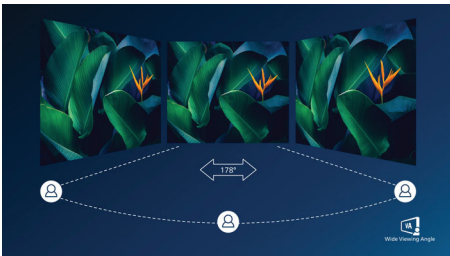

PHILIPS

Full HD Curved LCD monitor
E Line 27" (68.6 cm), 1920 x 1080 (Full HD)

Highlights

Curved display design

Desktop monitors offer a personal user experience, which suits a curved design very well. The curved screen provides a pleasant yet subtle immersion effect, which focuses on you at the centre of your desk.

VA display

The Philips VA LED display uses an advanced multi-domain vertical alignment technology that gives you super-high static contrast ratios for extra-vivid and bright images. While standard office applications are handled with ease, it is especially suitable for photos, web browsing, films, gaming and demanding graphical applications. Its optimised pixel management technology gives you a 178/178 degree extra-wide viewing angle, resulting in crisp images.