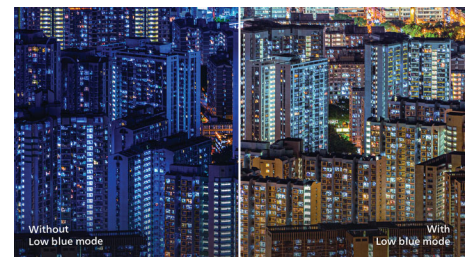

LowBlue Mode

Studies have shown that just as ultra-violet rays can cause eye damage, shortwave-length blue light rays from LED displays can cause eye damage and affect vision over time. Developed for wellbeing, the Philips LowBlue Mode setting uses a smart software technology to reduce harmful shortwave blue light.