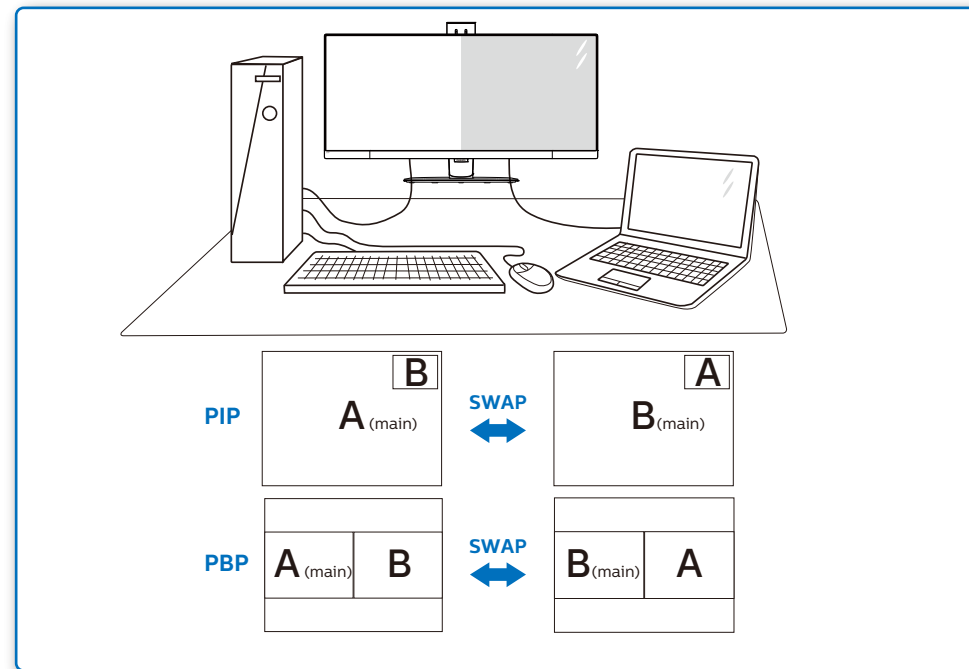

GRAPHIC DEVELOPMENT MMD	
Product name	
Project name	
Project no.	
Finishing	Folded sheet
Scale	1:1
Size Spreads	594 (W) x 210 (H) mm
Size	148.5 (W) x 210 (H) mm
Operator(s)	
Date amended	2018
VERSION No.	13
APPROVAL	
QC Lithographer	
Product Manager	
Date Check	
ARTWORK DOCUMENT	
Paper	80gsm White, woodfree coated
Numbers of colours	2Cx2C
Spotcolor	
Aftertreatment	
☐ Cropping	
☐ Coating	
☐ Varnishing	
☐ Embossing	
☐ Cutterguide	
☐ Die-cut	
☐ Binding	
☐ Glue	

4