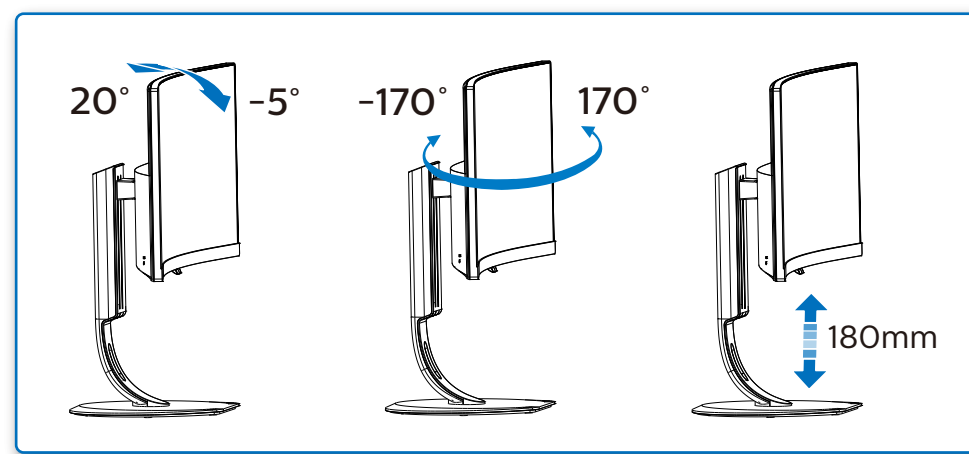

5

1. **EN** Need help?
   Online help: www.philips.com/support
2. **SC** 需要帮助?
   在线帮助: www.philips.com/support
3. **FR** Besoin d'Aide ?
   Aide en ligne: www.philips.com/support
4. **ES** ¿Necesita ayuda?
   Ayuda en línea: www.philips.com/support
5. **DE** Benötigen Sie Hilfe?
   Online-Hilfe: www.philips.com/support
6. **IT** Avete bisogno di aiuto?
   Guida in linea: www.philips.com/support
7. **BR** Precisa ajuda?
   Ajuda online: www.philips.com/support
8. **KO** 도움이 필요하신가요?
   온라인 도움말: www.philips.com/support
9. **JP** Потребуете помощи?
   Поддержка он-лайн: www.philips.com/support
10. **RU** Нужна помощь?
    Интерактивная справка: www.philips.com/support
11. **TR** Yardıma ihtiyacınız var mı?
    Online yardım: www.philips.com/support
12. **HI** क्या सहायता की जरूरत है?
    ऑनलाइन सहायता: www.philips.com/support
13. **AR** هل تريد المساعدة?
    www.philips.com/support
14. **JP** ヘルプが必要ですか?
    オンラインヘルプ: www.philips.com/support

Version: M7349PF1WWT
© 2018 Koninklijke Philips N.V. All rights reserved.

This product was manufactured and brought to the market by or on behalf of Top Victory Investments Ltd. or one of its affiliates. Top Victory Investments Ltd. is the warrantor in relation to this product. Philips and the Philips Shield Emblem are registered trademarks of Koninklijke Philips N.V. used under license.

Specifications are subject to change without notice.

www.philips.com