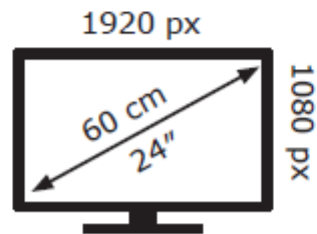

ENERG

LG Electronics

24ML600S

18 kWh/1000h

2019/2013