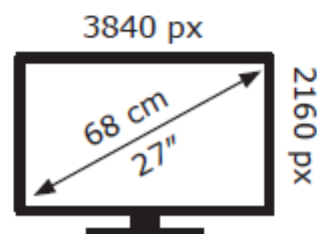

ENERG

LG Electronics

27UK670

28 kWh/1000h

2019/2013