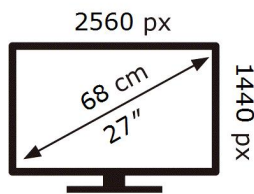

ENERG 

SAMSUNG

S27H850QFU

40 kWh/1000h

2019/2013