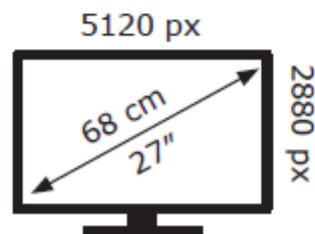

ENERG

LG Electronics

27MD5KL

32 kWh/1000h

2019/2013