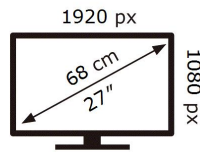

ENERGY

SAMSUNG

S27R650FDU

24 kWh/1000h

2019/2013