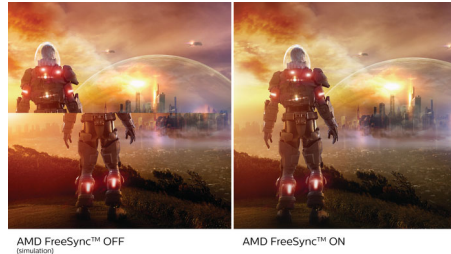

Ultra-smooth gaming

Gaming shouldn't be a choice between choppy gameplay or broken frames. With the new Philips monitor it doesn't have to be. Get fluid, artefact-free performance at virtually any frame rate with AMD FreeSync™ technology, smooth, quick refresh and ultra-fast response time.