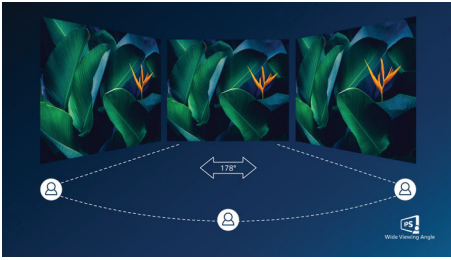

PHILIPS

LCD monitor
E Line 27" (68.6 cm), 1920 x 1080 (Full HD)

Highlights

IPS technology

IPS displays use an advanced technology that gives you extra-wide viewing angles of 178/178 degrees, making it possible to view the display from almost any angle. Unlike standard TN panels, IPS displays give you remarkably crisp images with vivid colours, making them ideal not only for Photos, movies and web browsing, but also for professional applications that demand colour accuracy and consistent brightness at all times.

1 ms MPRT fast response

MPRT (motion picture response time) is a more intuitive way to describe response time, which directly refers to the duration between seeing blurry noise and clean, crisp images. The Philips gaming monitor with 1 ms MPRT effectively eliminates smearing and motion blur and delivers sharper and more precise visuals to enhance your gaming experience. The best choice for playing thrilling and twitch-sensitive games.