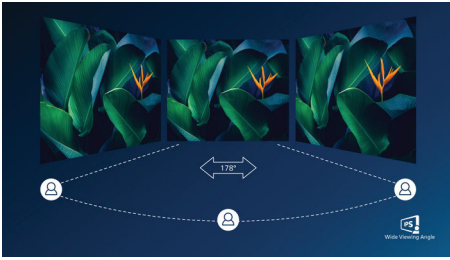

LCD monitor
E Line 27" (68.6 cm), 1920 x 1080 (Full HD)

Highlights

IPS technology

IPS displays use an advanced technology that gives you extra-wide viewing angles of 178/178 degrees, making it possible to view the display from almost any angle. Unlike standard TN panels, IPS displays give you remarkably crisp images with vivid colours, making them ideal not only for Photos, movies and web browsing, but also for professional applications that demand colour accuracy and consistent brightness at all times.