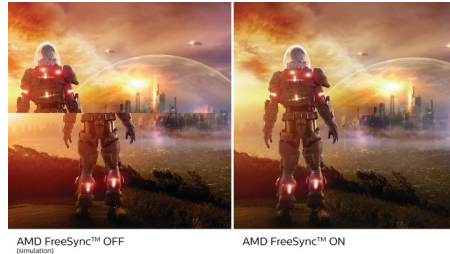

Ultra-smooth gaming

Gaming shouldn't be a choice between choppy gameplay or broken frames. With the new Philips monitor it doesn't have to be. Get fluid, artefact-free performance at virtually any frame rate with AMD FreeSync™ technology, smooth, quick refresh and ultra-fast response time.