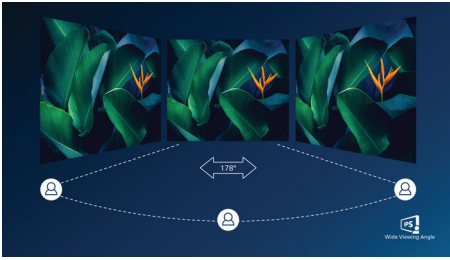

Greener every day

- Mercury Free eco-friendly display

PHILIPS

LCD monitor
E Line 27" (68.6 cm), 1920 x 1080 (Full HD)

Highlights

IPS technology

IPS displays use an advanced technology that gives you extra-wide viewing angles of 178/178 degrees, making it possible to view the display from almost any angle. Unlike standard TN panels, IPS displays give you remarkably crisp images with vivid colours, making them ideal not only for Photos, movies and web browsing, but also for professional applications that demand colour accuracy and consistent brightness at all times.

1 ms MPRT fast response

MPRT (motion picture response time) is a more intuitive way to describe response time, which directly refers to the duration between seeing blurry noise and clean, crisp images. The Philips gaming monitor with 1 ms MPRT effectively eliminates smearing and motion blur and delivers sharper and more precise visuals to enhance your gaming experience. The best choice for playing thrilling and twitch-sensitive games.