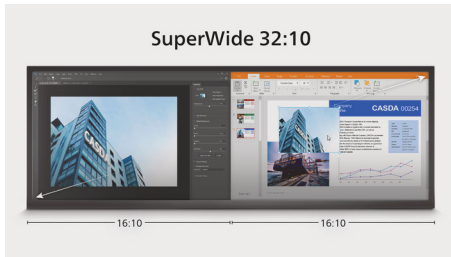

Philips Brilliance
32:10 SuperWide curved
LCD display

P Line

43 (43.4"/110.2 cm diag.)
3840 x 1200

Brilliance

439P9H

Wide open possibilities

with two high-performance monitors in one

Philips 43" curved 32:10 SuperWide display is like two full-size high-performance monitors in one. Productivity-enhancing features like USB-C and pop-up webcam with Windows Hello deliver the performance and convenience you expect.

PHILIPS

32:10 SuperWide curved LCD display
P Line 43 (43.4"/110.2 cm diag.), 3840 x 1200

439P9H/00

Highlights

32:10 SuperWide

32:10 SuperWide 43" screen, with 3840 x 1200 resolution, is designed to replace multiscreen setups for massive wide view. It's like having two 16:10 displays side by side. SuperWide monitors offer the screen area of dual monitors without the complicated setup.