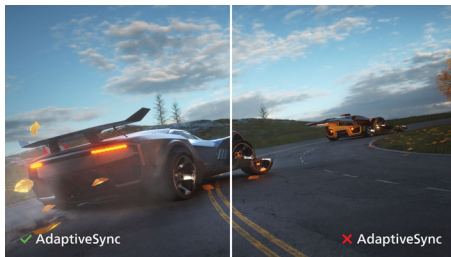

Adaptive-Sync technology

Gaming shouldn't be a choice between choppy gameplay or broken frames. Get fluid, artefact-free performance at virtually any frame rate with Adaptive-Sync technology, smooth quick refresh and ultra-fast response time.

MultiView technology

With the ultra-high resolution Philips MultiView display, you can now experience a world of connectivity. MultiView enables active dual connect and view so that you can work with multiple devices like a PC and notebook simultaneously, for complex multitasking.

1800 r Curved display

Innovative curved display offers less image distortion, a wider field of view, reduced glare and more comfort for your eyes.