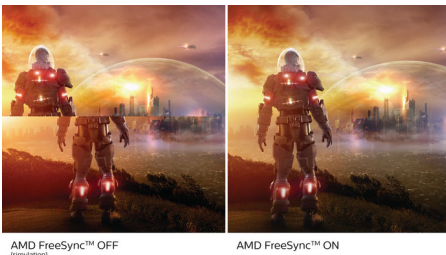

Ultra-smooth gaming

Gaming shouldn't be a choice between choppy gameplay or broken frames. With the new Philips monitor it doesn't have to be. Get fluid, artefact-free performance at virtually any frame rate with AMD FreeSync™ technology, smooth, quick refresh and ultra-fast response time.