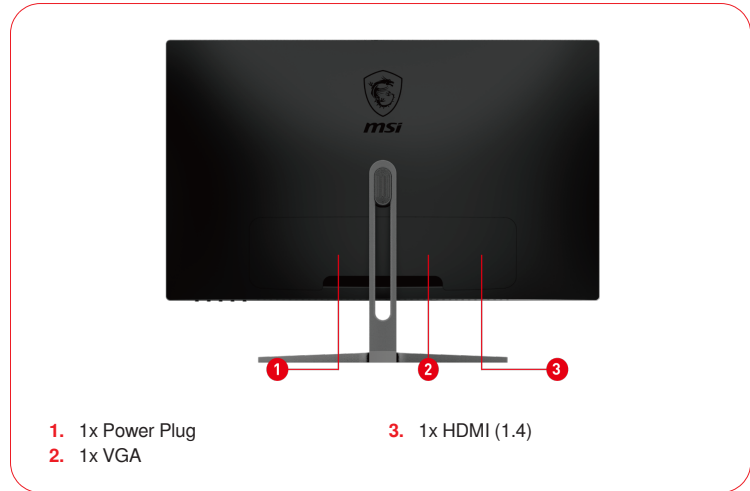

CONNECTIONS

- 1. 1x Power Plug
- 2. 1x VGA

- 3. 1x HDMI (1.4)