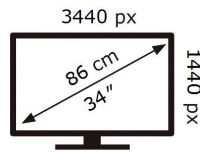

ENERGY

SAMSUNG

C34H890WGU

57 kWh/1000h

2019/2013