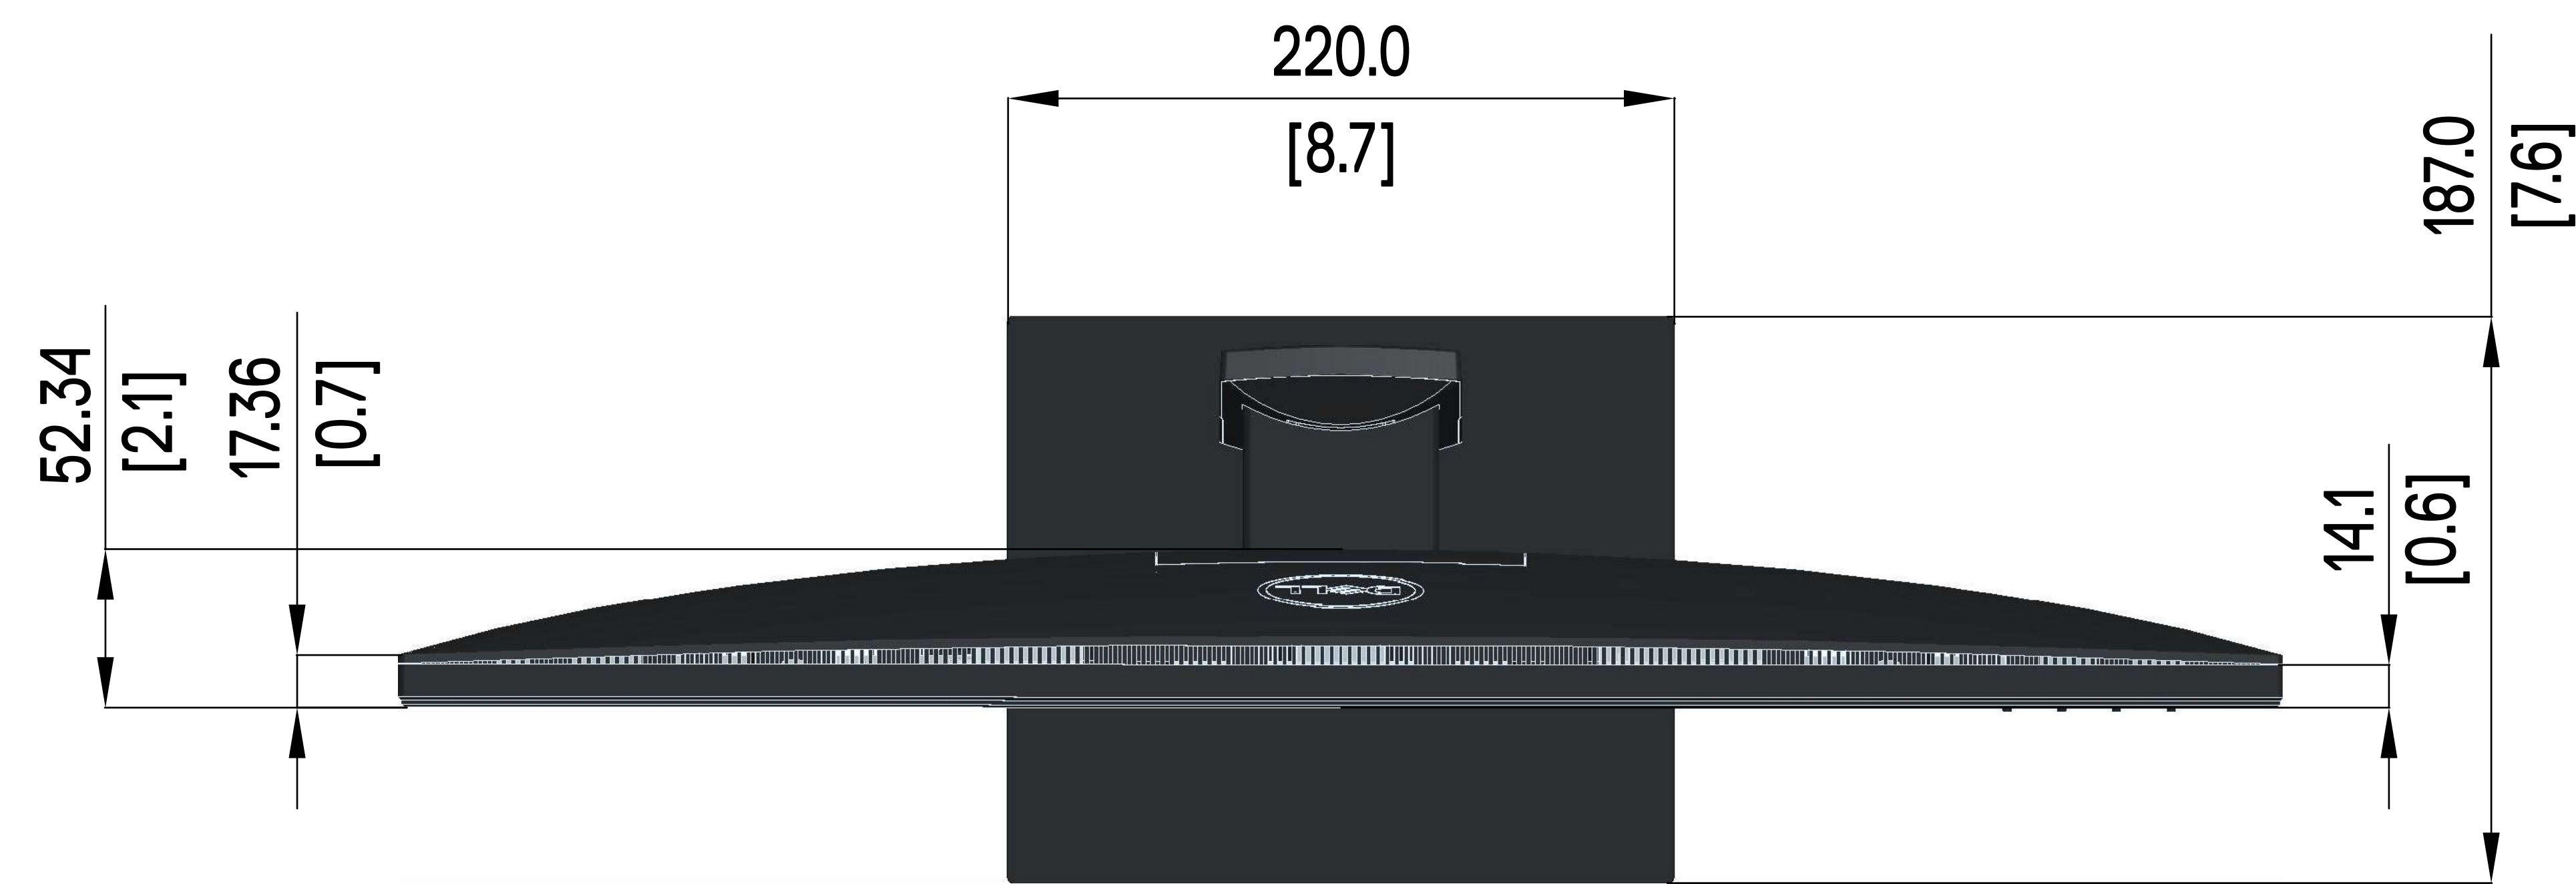

# E2720HSB Outline Dimension

Normal Dimension  
Unit : mm (inch)

Back view of Monitor without stand