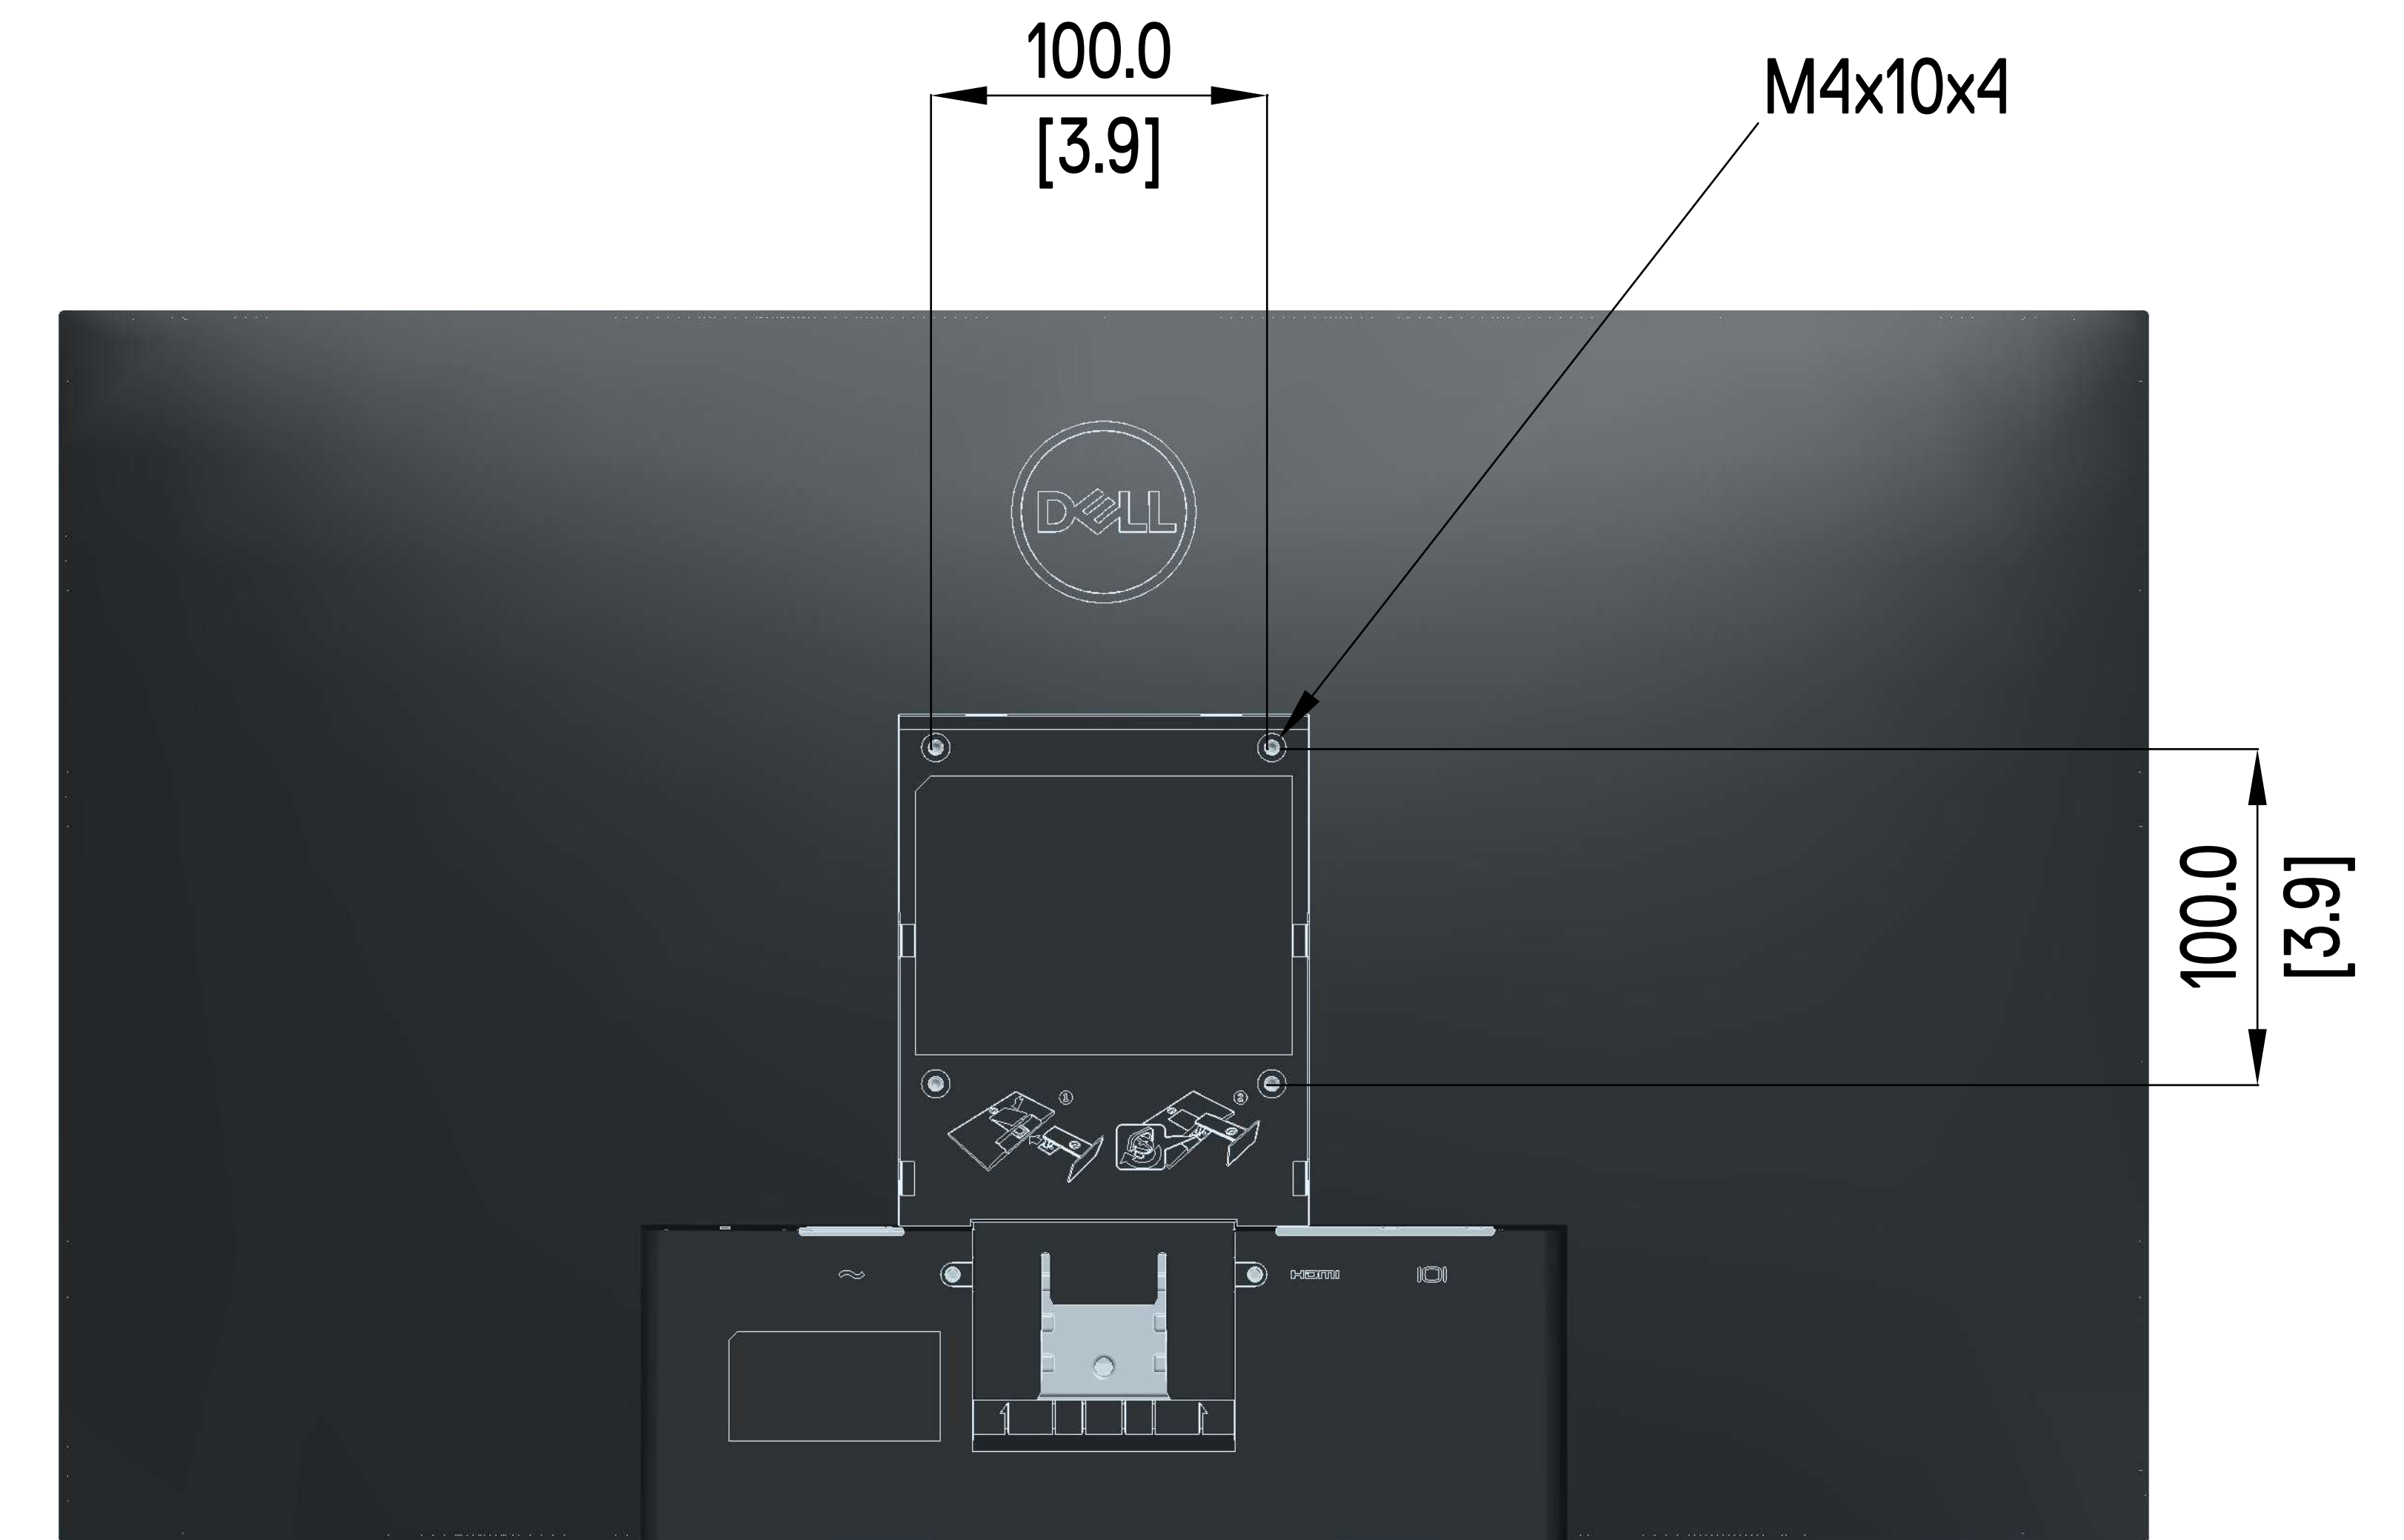

# E2720HSB Outline Dimension

Normal Dimension  
Unit : mm (inch)

Back view of Monitor without stand