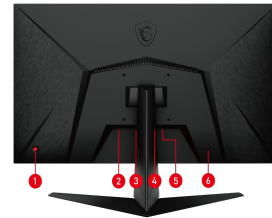

### CONNECTIONS

- 1. 5-way joystick navigator
- 2. 1x DC jack
- 3. 2x HDMI (1.4b)
- 4. 1x Display Port (1.2a)
- 5. 1x Earphone out
- 6. 1x Kensington lock