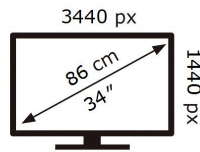

**ENERGY**

SAMSUNG

C34J791WTU

**65** kWh/1000h

2019/2013