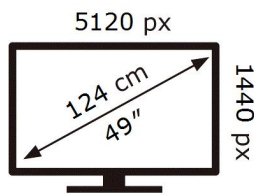

ENERG

SAMSUNG

C49G95TSSU

108 kWh/1000h

ABCDEF **G**

119 kWh/1000h

2019/2013