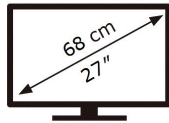

ENERGY

SAMSUNG

C27G75TQSU

60 kWh/1000h

ABCDEF **G**

66 kWh/1000h

2560 px

1440 px