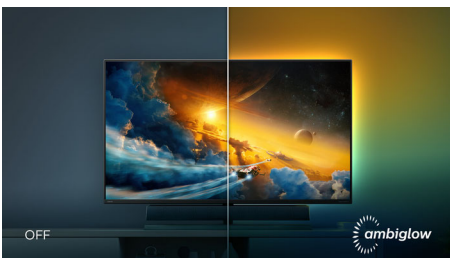

4K HDR display with Ambiglow
Momentum 55" (139.7 cm), 3840 x 2160 (4K UHD)

Highlights

Sound by Bowers & Wilkins

Six sound modes to optimise your gaming, viewing or listening experience. Sport and Racing: create a realistic, being-there experience when enjoying sports or racing games. RPG and Adventure: immerse yourself in spacious and atmospheric sound. Shooting and Action: experience punchy, impactful sound for maximum excitement and realism. Movie Watching: enhance movie soundtracks for an immersive, cinematic listening experience. Music: True Sound by Bowers & Wilkins, delivering the performance as the artist intended. Personal: access the EQ menu to adjust the sound to your specific requirements.

Kvadrat speaker fabric

Sound this perfect should be heard with no obstructions. The soundbar on this Philips display is covered with a premium speaker fabric created by high-end manufacturer Kvadrat. This beautiful wool-blend material is acoustically transparent, allowing every scintillating detail to flow freely from the speaker into the room.

Ambiglow technology

Ambiglow adds a new dimension to your viewing experience. The innovative Ambiglow technology enhances the content on the screen by creating a halo of light from the monitor. Its fast processor analyses the incoming image content and continuously

adapts the colour and brightness of the emitted light to match the image. Especially suited for watching movies, sports or playing games, Philips Ambiglow offers you a unique and immersive viewing experience.