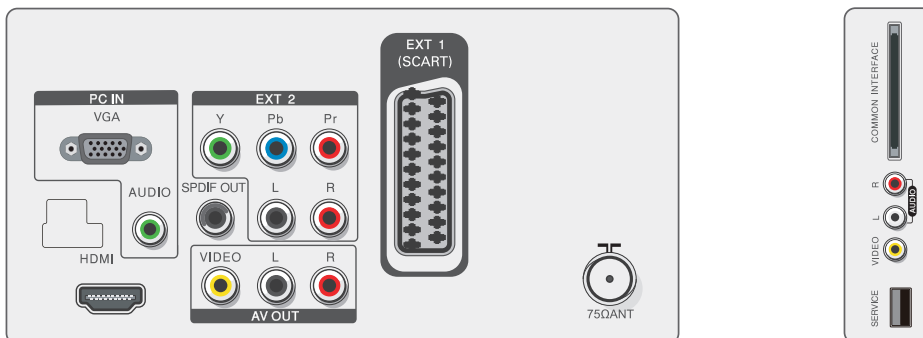

- Screen Format Adjustments: Widescreen, Normal, Zoom 1, Zoom 2, Auto Format, Subtitle Zoom, Super Zoom
- Smart mode: Movie, Personal, Vivid, Standard, Eco
- SmartSound: Music, Speech, Personal
- Teletext: 1000-page Smart Text

Tuner/Reception/Transmission

- Aerial Input: 75 ohm coaxial (IEC75)
- TV system: PAL I, PAL B/G, PAL D/K, SECAM B/G, SECAM D/K, SECAM L/L'
- Video Playback: NTSC, SECAM, PAL
- Tuner Display: PLL
- Digital TV: DVB Terrestrial*
- Tuner bands: Hyperband, S-Channel, UHF, VHF

Connectivity

- Signal Input: VGA (Analogue), HDMI, PC Audio in
- Ext 1: SCART in
- Ext 2: YPbPr in, Audio L/R in
- Ext 3: CVBS out, Audio L/R out
- Other connections: Common Interface, CVBS in, Audio L/R in, USB Service port, S/PDIF out (coaxial)

Power

- On mode: 33.40 W (Typ.@monitor mode)
- Off mode: 0.18 W
- Ambient temperature: 0 °C to 40 °C
- Mains power: 100-240 V, 50/60 Hz

Dimensions

- Product with stand (mm): 399 x 560 x 176 mm
- Product without stand (mm): 364 x 560 x 65 mm
- Packaging in mm (W x H x D): 477 x 653 x 160 mm

Weight

- Product with stand (kg): 5.53 kg
- Product without stand (kg): 5.35 kg
- Product with packaging (kg): 7.59 kg

Accessories

- Included accessories: Tabletop stand, Power cord, Quick start guide, User Manual, Remote Control, Batteries for remote control

Issue date 2017-07-30

Version: 3.0.1

12 NC: 8670 000 74789
EAN: 87 12581 59592 0

© 2017 Koninklijke Philips N.V.
All Rights reserved.

Specifications are subject to change without notice.
Trademarks are the property of Koninklijke Philips N.V.
or their respective owners.

www.philips.com