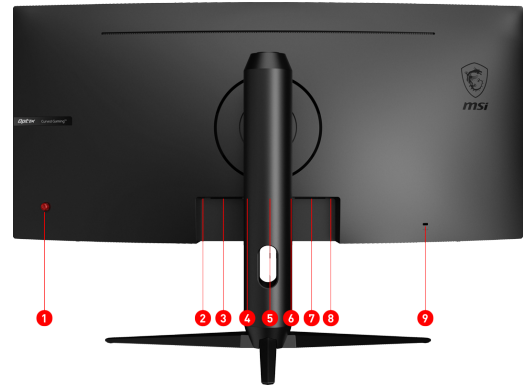

CONNECTIONS

1. 1 x 5-way joystick navigator	6. 1x Display Port 1.2a
2. 1 x Power Jack	7. 1x Type C (DP alt.)
3. 1x USB 3.2 Gen1 Type B	8. 1x Earphone
4. 2x USB 3.2 Gen1 Type A	9. 1x Kensington Lock
5. 2x HDMI 2.0b