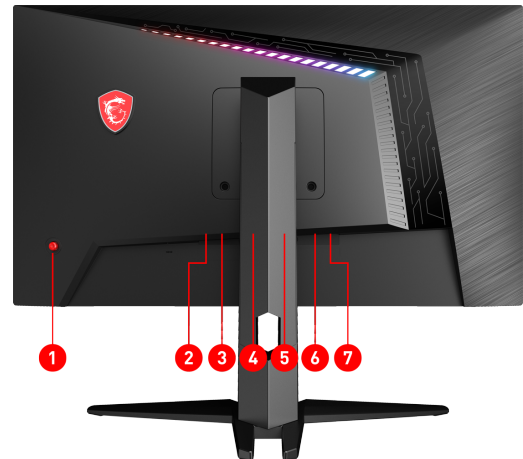

SPECIFICATION

Panel Size	27" (69cm)
Panel Resolution	1920 x 1080 (FHD)
Refresh Rate	144Hz
Response time	1ms
Panel Type	IPS
Brightness (nits)	250 nits
Viewing Angle	178° (H) / 178° (V)
Aspect Ratio	16:9
Contrast Ratio	1000:1
DCR	100000000:1
Active Display Area (mm)	597.6(H) x 336.15(V)
Pixel Pitch (H x V)	0.31125(H) x 0.31125(V)
Surface Treatment	Anti-glare
Display Colors	1.07B (8bits + FRC)
DCI-P3 / sRGB	98% / 136%
Video ports	1x DP (1.2a) 2x HDMI (2.0)
USB ports	2x USB 2.0 Type A 1x USB 2.0 Type B
Audio ports	1x Earphone out
Kensington Lock	Yes
VESA Mounting	100 x 100 mm
Control	5-way OSD navigation joystick
Power Type	External Adaptor 12V 5A
Power Input	100~240V, 50~60Hz
Power consumption	30W
Signal Frequency	65.4 to 166.6KHz (H) 30 to 144Hz (V)
Adjustment (Tilt)	-5° ~ 20°
Adjustment (Height)	0 ~ 130mm
Dimension (W x H x D)	617 x 508.6 x 206.72 mm / 24.29 x 20.02 x 8.14 inch
Carton Dimension (W X H X D)	707 x 555 x 144 mm / 27.83 x 21.85 x 5.67 inch
Weight (NW / GW)	6.14kg / 8.56kg 13.54lbs / 18.87lbs
Frameless Design	Yes
Note	Display Port: 1920 x 1080 (Up to 144Hz) HDMI: 1920 x 1080 (Up to 144Hz) The color gamut follows the CIE 1976 testing standard.

Gaming OSD APP

Customize and set the ultimate monitor modes with keyboard & mouse in a very easy way.

HDR Ready

Provide eye-catching detail through contrast and shadows adjustment.

CONNECTIONS

- 5-way joystick navigator
- 1x DC jack
- 1x USB 2.0 Type B
- 2x USB 2.0 Type A
- 1x Display Port (1.2a)
- 2x HDMI (2.0)
- 1x Earphone out