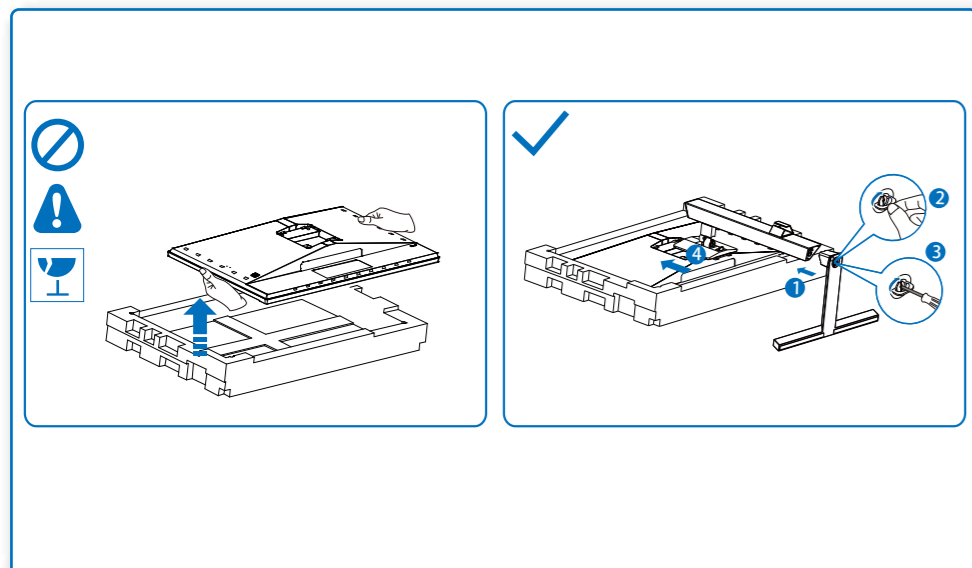

Register your product and get support at www.philips.com/welcome

AC/DC Adapter
* DP * HDMI * USB A-B
* Different according to region. Display design may differ from those illustrated.

1

2