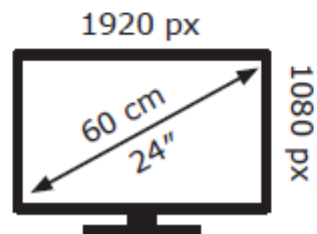

ENERG

LG Electronics

24MK400H

21 kWh/1000h

2019/2013