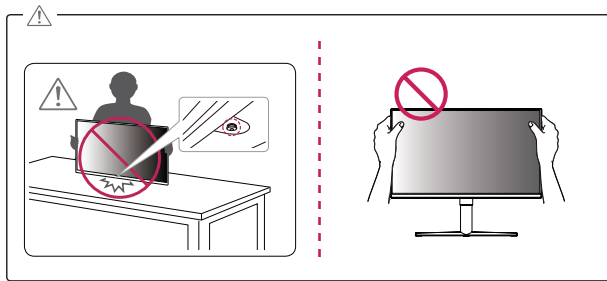

Español

Puede descargar los manuales del sitio web de LGE.

English

- Using a DVI to HDMI / DP (DisplayPort) to HDMI cable may cause compatibility issues.
- The USB port on the product functions as a USB hub.
- Make sure to use the supplied cable. Otherwise, this may cause the device to malfunction.