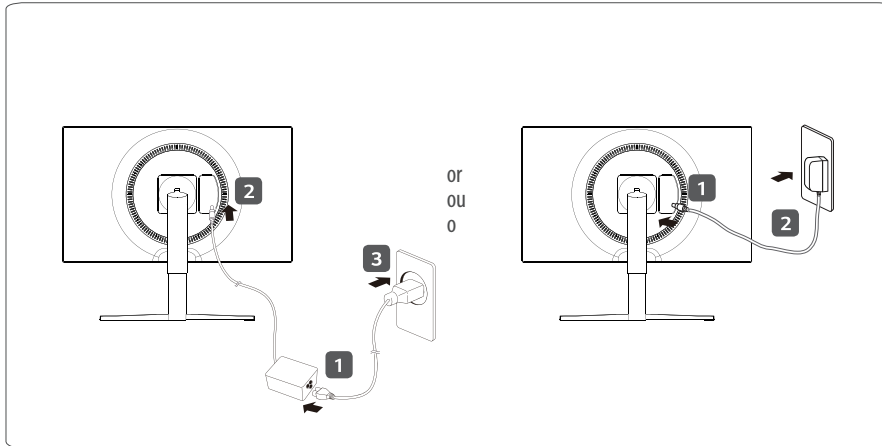

English

- Using a DVI to HDMI / DP (DisplayPort) to HDMI cable may cause compatibility issues.
- The USB port on the product functions as a USB hub.
- Make sure to use the supplied cable. Otherwise, this may cause the device to malfunction.

Français

- L'utilisation d'un câble DVI à HDMI/DP (DisplayPort) à HDMI peut causer des problèmes de compatibilité.
- Le port USB du produit fonctionne comme un concentrateur USB.
- Assurez-vous d'utiliser le câble fourni avec le produit. Le non-respect de cette consigne peut entraîner un dysfonctionnement du périphérique.

Español

- El uso de un cable de DVI a HDMI / DP (DisplayPort) a HDMI puede causar problemas de compatibilidad.
- El puerto USB en el producto funciona como un concentrador USB.
- Asegúrese de utilizar el cable suministrado con el producto. De lo contrario, puede provocar que el dispositivo no funcione correctamente.