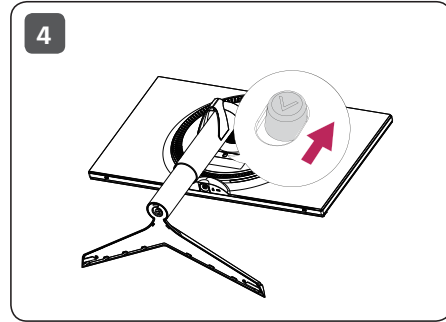

Español

Puede descargar los manuales del sitio web de LGE.

English

- Using a DVI to HDMI / DP (DisplayPort) to HDMI cable may cause compatibility issues.
- The USB port on the product functions as a USB hub.
- Make sure to use the supplied cable. Otherwise, this may cause the device to malfunction.