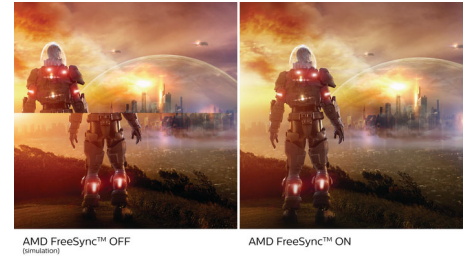

Ultra-smooth gaming

Gaming shouldn't be a choice between choppy gameplay or broken frames. With the new Philips monitor it doesn't have to be. Get fluid, artefact-free performance at virtually any frame rate with AMD FreeSync™ technology, smooth, quick refresh and ultra-fast response time.