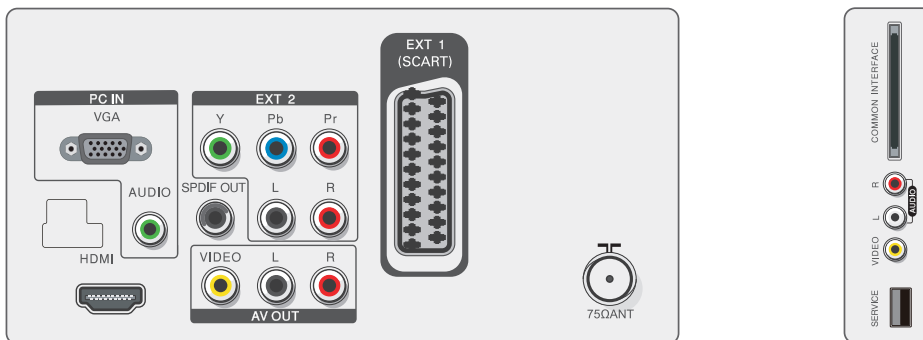

- Screen Format Adjustments: Widescreen, Normal, Zoom 1, Zoom 2, Auto Format, Subtitle Zoom, Super Zoom
- Smart mode: Movie, Personal, Vivid, Standard, Eco
- SmartSound: Music, Speech, Personal
- Teletext: 1000 page Smart Text

Tuner/Reception/Transmission

- Aerial Input: 75 ohm coaxial (IEC75)
- TV system: PAL I, PAL B/G, PAL D/K, SECAM B/G, SECAM D/K, SECAM L/L'
- Video Playback: NTSC, SECAM, PAL
- Tuner Display: PLL
- Digital TV: DVB Terrestrial *
- Tuner bands: Hyperband, S-Channel, UHF, VHF

Connectivity

- Signal Input: VGA (Analog), HDMI, PC Audio in
- Ext 1: SCART in
- Ext 2: YPbPr in, Audio L/R in
- Ext 3: CVBS out, Audio L/R out
- Other connections: Common Interface, CVBS in, Audio L/R in, USB Service port, S/PDIF out (coaxial)

Power

- On mode: 33.40 W (Typ.@monitor mode)
- Off mode: 0.18 W
- Ambient temperature: 0 °C to 40 °C
- Mains power: 100-240V, 50/60Hz

Dimensions

- Product with stand (mm): 399 x 560 x 176 mm
- Product without stand (mm): 364 x 560 x 65 mm
- Packaging in mm (WxHxD): 477 x 653 x 160 mm

Weight

- Product with stand (kg): 5.53 kg
- Product without stand (kg): 5.35 kg
- Product with packaging (kg): 7.59 kg

Accessories

- Included accessories: Table top stand, Power cord, Quick start guide, User Manual, Remote Control, Batteries for remote control

Issue date 2017-07-07

Version: 2.0.1

12 NC: 8670 000 74791
EAN: 87 12581 59593 7

© 2017 Koninklijke Philips N.V.
All Rights reserved.

Specifications are subject to change without notice.
Trademarks are the property of Koninklijke Philips N.V.
or their respective owners.

www.philips.com