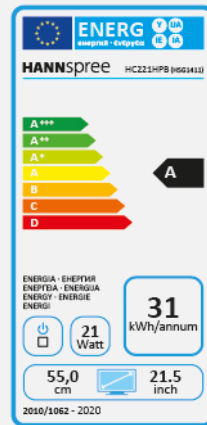

HC 221 HPB

21.5" / 54,61cm Diagonal
LED Backlight – Format 16:9

- 21,5" 16:9 LED Backlight Monitor
- 1920 x 1080 Full HD 1080P
- 178°/178° Ultra-Wide Viewing Angle
- Input: HDMI + VGA
- Built-In Stereo Speakers
- Tilt and Wall-Mountable (VESA)
- Low Power Consumption
- External Power Adaptor
- Multi-Video Modes
- ECO Friendly
- Flicker Free
- Low Blue Light Mode

Display Size	54,61 cm / 21.5" Diagonal
Panel Type	TFT – LED Backlight
Aspect Ratio	16:9
Resolution (H x V)	1920 x 1080 Full HD
Brightness	250cd/m ²
Contrast (Typ.)	3.000:1 (Typical)
Contrast (Active)	10.000.000:1 (Active)
Viewing Angle L/R; U/D	178° H / 178° V (CR >10)
Response Time	6.5 msec (typ)
Pixel Pitch	0,248 (H) x 0,248 (V) mm
Panel Surface	Anti-Glare; Hard Coating: 3H; Haze: 25%
Display Colors	16.7M Colors
Horizontal Frequency	30 ~ 83 kHz
Vertical Frequency	60 ~ 75 Hz
Max Display Frequency	1920 x 1080 @ 60Hz
Input 1	D-Sub (VGA)
Input 2	HDMI 1.4
Input 3	-
Speakers	Yes, 2W x 2, 4Ω
Power Consumption	On: 21.1W; Standby: 0.16W; Off: 0.15W
AC Power Range	External PSU DC: 12V – 2.5A Input: AC 100 ~ 240 Volt; 50 ~ 60 Hz
Product Dimensions	504 x 202 x 390 mm with stand (W x D x H) 504 x 44 x 308 mm without stand (W x D x H)
Packing Dimensions	550 x 103 x 427 mm (W x D x H)
Net / Gross Weight	2.4 Kgs / 3.1 Kgs (±0.3KG)

Supplier's Name	HANNspree
Model Name	HC221HPB
Energy Efficiency Class	A
Screen Size (Centimetres)	54,61
Screen Size (Inches)	21,50
On mode power Consumption (W)	21
Annual Energy Consumption* (kWh)	31
Standby-mode Power Consumption (W)	0,16
Off-mode Power Consumption (W)	0,15
Screen Resolution	1920 x 1080