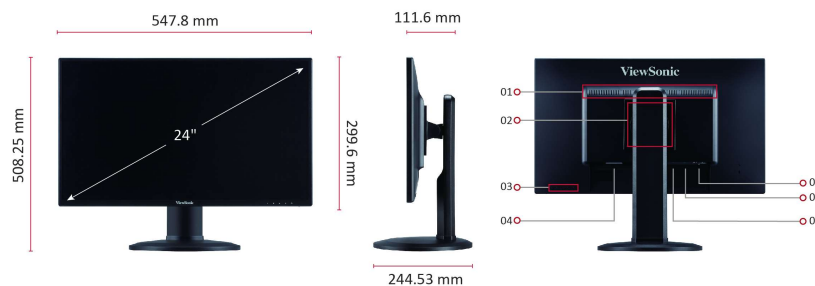

Product Description

The ViewSonic® VG2419 is a 24" FHD monitor with an ergonomic stand, which allows you to easily tilt and swivel your monitor to an ideal position; furthermore, you can adjust the height and rotate the monitor 90 degrees for portrait viewing. To make the most of the ergonomic design, the VG2419 is also built with Flicker-Free technology and a Blue Light Filter to reduce your eye fatigue after a long day of use. The VG2419 adopts SuperClear® IPS panel technology to ensure consistent brightness with a 178° wide viewing angle and 16.7M display colors. The viewing experience is complemented by its narrow bezel design, which increases the viewable area of the VG2419 screen. To support your work, the VG2419 is equipped with VGA, HDMI, DisplayPort connectivity. During work, you can switch to Eco Mode for lower energy consumption. The VG2419 is also certified by TCO for better product sustainability and efficient end-to-end enterprise experience.

1. Internal Speakers
2. VESA Compatible (Wall Mount 100 x 100mm)
3. Menu Controls
4. AC in
5. VGA
6. HDMI
7. DisplayPort

Visit Us  www.viewsonic.com

DISPLAY

Display Size (in.):	24
Viewable Area (in.):	23.8
Panel Type:	IPS Technology
Resolution:	1920 x 1080
Resolution Type:	FHD
Static Contrast Ratio:	1,000:1 (typ)
Dynamic Contrast Ratio:	50M:1
Light Source:	LED
Brightness:	250 cd/m2 (typ)
Colors:	16.7M
Color Space Support:	8 bit (6 bit + Hi-FRC)
Aspect Ratio:	16:9
Response Time (Typical GTG):	5ms
Response Time (GTG w/OD):	5ms
Viewing Angles:	178° horizontal, 178° vertical
Backlight Life (Hours):	30000 Hrs (Min)
Curvature:	Flat
Refresh Rate (Hz):	60
Adaptive Sync:	Yes
Blue Light Filter:	Yes
Flicker-Free:	Yes
Color Gamut:	NTSC: 72% size (Typ), sRGB: 104% size (Typ)
Pixel Size:	0.275 mm (H) x 0.275 mm (V)
Surface Treatment:	Anti-Glare, Hard Coating (3H)