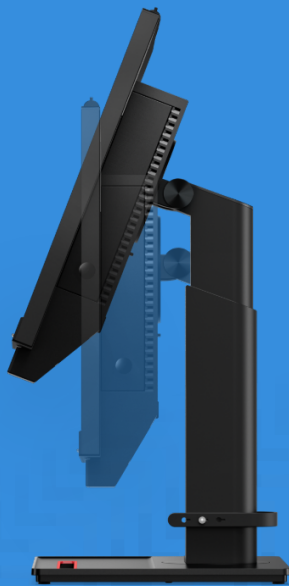

**MAINSTREAM COMPUTING FOR A
VARIETY OF BUSINESS USES**

ThinkCentre Tiny-In-One devices enable businesses to upgrade displays and computers separately, but still enjoy the space-saving benefits of an all-in-one device.

ThinkCentre Tiny-In-One 22 Gen 4

Smarter
technology
for all

Lenovo

Create an all-in-one PC using this 21.5" Full HD display, which is compatible with any ThinkCentre Tiny (including those with 65W CPUs). The ThinkCentre Tiny simply inserts into the dedicated compartment behind the screen, enabling the PC to be upgraded independently of the display, which has an optional touchscreen. Integrated web conferencing features include an adjustable webcam and speakers.

REASONS TO BUY

Convenient features include the flexibility to use this display as a standalone monitor with 1x DisplayPort in, an integrated smartphone holder in the compact base, and full access to all ports on the front of an installed ThinkCentre Tiny.

KEY SPECIFICATIONS

Color	Black
Camera	Rotatable 720p camera
Audio	2x 2W speakers
Stand	Tilt, lift, swivel & pivot stand
Dimensions	Width: 489.3mm (19.26") Depth: 220.4mm (8.68") Height: 418.2 to 568.2mm (16.46 to 22.37")
Weight	6.58kg (14.51lb)