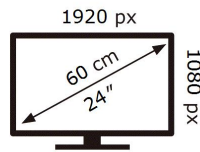

ENERGY

SAMSUNG

F24T452FQU

21 kWh/1000h

2019/2013