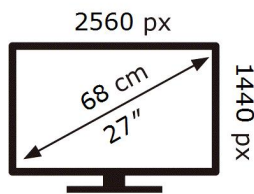

ENERG 

SAMSUNG

F27T850QWU

41 kWh/1000h

2019/2013