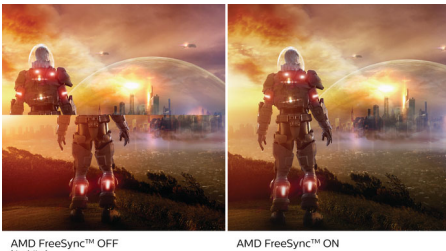

Immersive visuals

- VA display delivers awesome images with wide viewing angles
- 16:9 Full HD display for crisp, detailed images
- SmartContrast for rich black details

The gaming advantage is yours

- AMD FreeSync™ Premium; tear free, stutter free, fluid gaming
- 144 Hz refresh rates for ultra-smooth, brilliant images
- 1 ms (MPRT) fast response for crisp images and smooth gameplay
- SmartImage game mode optimised for gamers
- Ultra Wide-Color wider range of colours for a vivid picture

272E1GAJ/01

Highlights

VA display

The Philips VA LED display uses an advanced multi-domain vertical alignment technology that gives you super-high static contrast ratios for extra-vivid and bright images. While standard office applications are handled with ease, it is especially suitable for photos, web browsing, films, gaming and demanding graphical applications. Its optimised pixel management technology gives you a 178/178 degree extra-wide viewing angle, resulting in crisp images.

AMD FreeSync™ Premium

Gaming shouldn't be a choice between choppy gameplay or broken frames. AMD FreeSync™ Premium equips serious gamers with a fluid, tear-free gameplay experience at peak performance. There are no compromises, game confidently with a high refresh rate, low framerate compensation and low latency.