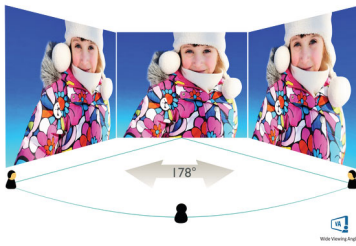

Gaming monitor
E Line 27" (68.6 cm), 1920 x 1080 (Full HD)

272E1GAJ/01

Highlights

VA display

The Philips VA LED display uses an advanced multi-domain vertical alignment technology that gives you super-high static contrast ratios for extra-vivid and bright images. While standard office applications are handled with ease, it is especially suitable for photos, web browsing, films, gaming and demanding graphical applications. Its optimised pixel management technology gives you a 178/178 degree extra-wide viewing angle, resulting in crisp images.