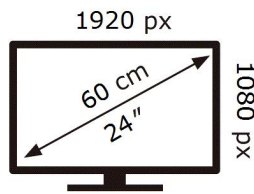

ENERG 

SAMSUNG

S24R652FDU

18 kWh/1000h

2019/2013