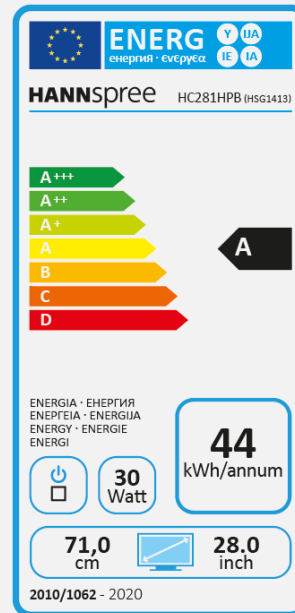

### OTHER FEATURES

ECO  
Friendly

Low Blue  
Light  
Mode

Tilt

Flicker  
Free

Display Size	71.1cm / 28" Diagonal
Panel Type	LED Backlight TN Panel
Aspect Ratio	16:9
Resolution (H x V)	1920 x 1080 Full HD
Brightness (Typ.)	300cd/m <sup>2</sup>
Contrast (Typ.)	1.000:1 (Typical)
Contrast (Active)	10.000.000:1 (Active)
Viewing Angle L/R; U/D	170° H – 160° V (CR >10)
Response Time	5 msec
Pixel Pitch	0,2715 (H) x 0,2715 (V) mm (TBC)
Panel Surface	Anti-Glare; Hard Coating: 3H; Haze: 25%
Display Colors	1.073G (8 bits + High FRC) Wide Color Gamut 125% sRGB, 90% NTSC
Horizontal Frequency	30 ~ 83 kHz
Vertical Frequency	60 ~ 75 Hz
Max Display Frequency	1920 x 1080 @ 60Hz
Input 1	D-Sub (VGA)
Input 2	HDMI 1.4
Input 3	-
Buil-in Speakers	Yes, 2W x 2, 4Ω
Power Consumption	On: 29.9W; Standby: 0.38W; Off: 0.13W
AC Power Range	External PSU DC: 12V – 4A Input: AC 100 ~ 240 Volt; 50 ~ 60 Hz
Product Dimensions	650 x 182 x 463 mm with stand (W x D x H) 650 x 55 x 372 mm without stand (W x D x H)
Packing Dimensions	720 x 110 x 445 mm (W x D x H)
Net / Gross Weight	4.7 Kg / 6.2 Kg

VESA Mounting	Yes, 100 x 100 mm
Monitor Stand	Normal Stand
Tilt / Kensington Lock	-5° ~ +15°(±2°) / Yes
Pivot / Swivel	- / -
Controls	MENU, + / Bri, - / Vol, AUTO / Input, POWER
Color	5500K, 6500K, 9300K, User Modes
Preset Mode	PC, ECO, Game, Movie Modes
Bezel & Color Plan	Front Bezel: Glossy. Rear Cover, Arm & Base: Black Texture
On Screen Display	7 OSD Languages
Accessory	Power Adaptor; Power Cable (1,5m); HDMI Cable (1,5m); Quick Start Guide; Warranty Card
Other Features	Low Blue Light Mode Flicker Free

Supplier's Name	HANNspree
Model Name	HC281HPB
Energy Efficiency Class	A
Screen Size (Centimetres)	71
Screen Size (Inches)	28.0
On mode power Consumption (W)	30
Annual Energy Consumption* (kWh)	44
Standby-mode Power Consumption (W)	0,38
Off-mode Power Consumption (W)	0,13
Screen Resolution	1920 x 1080