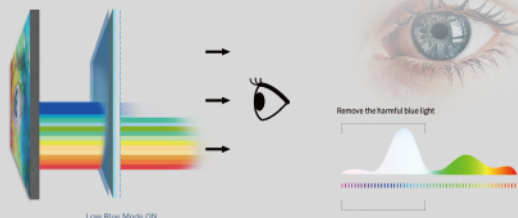

Bringing depth to your colors

AOC Super Color technology enlivens the viewing experience with more passionate reds, enchanting greens and soothing blues. With this hardware solution, you can enjoy better color accuracy and true-to-life color reproduction in your photos, videos and more.

Upscaling content from standard to high definition

The AOC ClearVision image performance engine upscales Standard-Definition (SD) sources to High-Definition (HD), resulting in sharper, more vivid viewing.

An ergonomic design

An adjustable stand allows for tilt, rotation, swivel and height adjustment do dial-in a comfortable and ergonomic viewing experience.

Reducing shortwave blue light output for healthier eyes

Low Blue Mode setting ensures a more healthy viewing experience for prolonged computer use without compromising the naturally vivid colors of the display.

A universally respected anti-tearing solution

Screen tearing doesn't only harm gaming performance, it also destroys immersion. Adaptive Sync technology eradicates this disastrous problem by ensuring your monitor's refresh rate is always synced with your processor's.