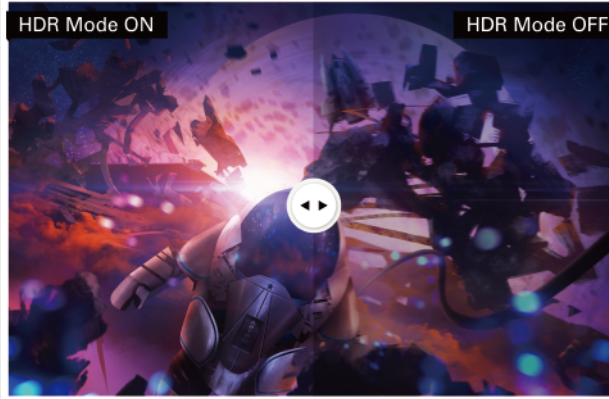

Bringing depth to your colors

AOC Super Color technology enlivens the viewing experience with more passionate reds, enchanting greens and soothing blues. With this hardware solution, you can enjoy better color accuracy and true-to-life color reproduction in your photos, videos and more.

Upscaling content from standard to high definition

The AOC ClearVision image performance engine upscales Standard-Definition (SD) sources to High-Definition (HD), resulting in sharper, more vivid viewing.

An ergonomic design

An adjustable stand allows for tilt, rotation, swivel and height adjustment do dial-in a comfortable and ergonomic viewing experience.

Reducing shortwave blue light output for healthier eyes

Low Blue Mode setting ensures a more healthy viewing experience for prolonged computer use without compromising the naturally vivid colors of the display.