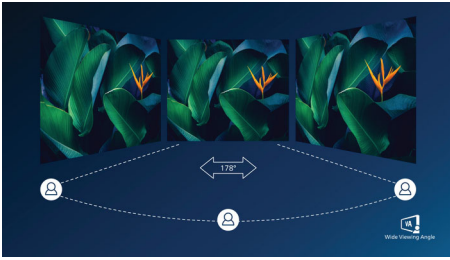

Perfectly designed for your space

- VESA mount allows for flexibility

PHILIPS

LCD monitor
V Line 27" (68.6 cm), 1920 x 1080 (Full HD)

Highlights

VA display

The Philips VA LED display uses an advanced multi-domain vertical alignment technology that gives you super-high static contrast ratios for extra-vivid and bright images. While standard office applications are handled with ease, it is especially suitable for photos, web browsing, films, gaming and demanding graphical applications. Its optimised pixel management technology gives you a 178/178 degree extra-wide viewing angle, resulting in crisp images.