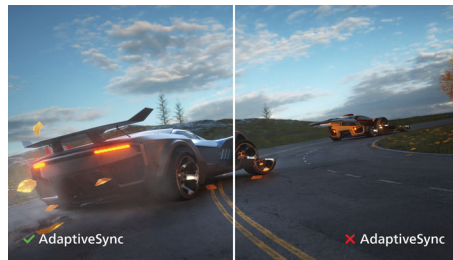

Adaptive-Sync technology

Gaming shouldn't be a choice between choppy gameplay or broken frames. Get fluid, artefact-free performance at virtually any frame rate with Adaptive-Sync technology, smooth quick refresh and ultra-fast response time.