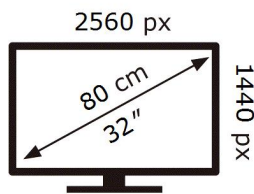

ENERG

SAMSUNG

C32G53TQWU

49 kWh/1000h

ABCDEF **G**

HDR

54 kWh/1000h

2019/2013